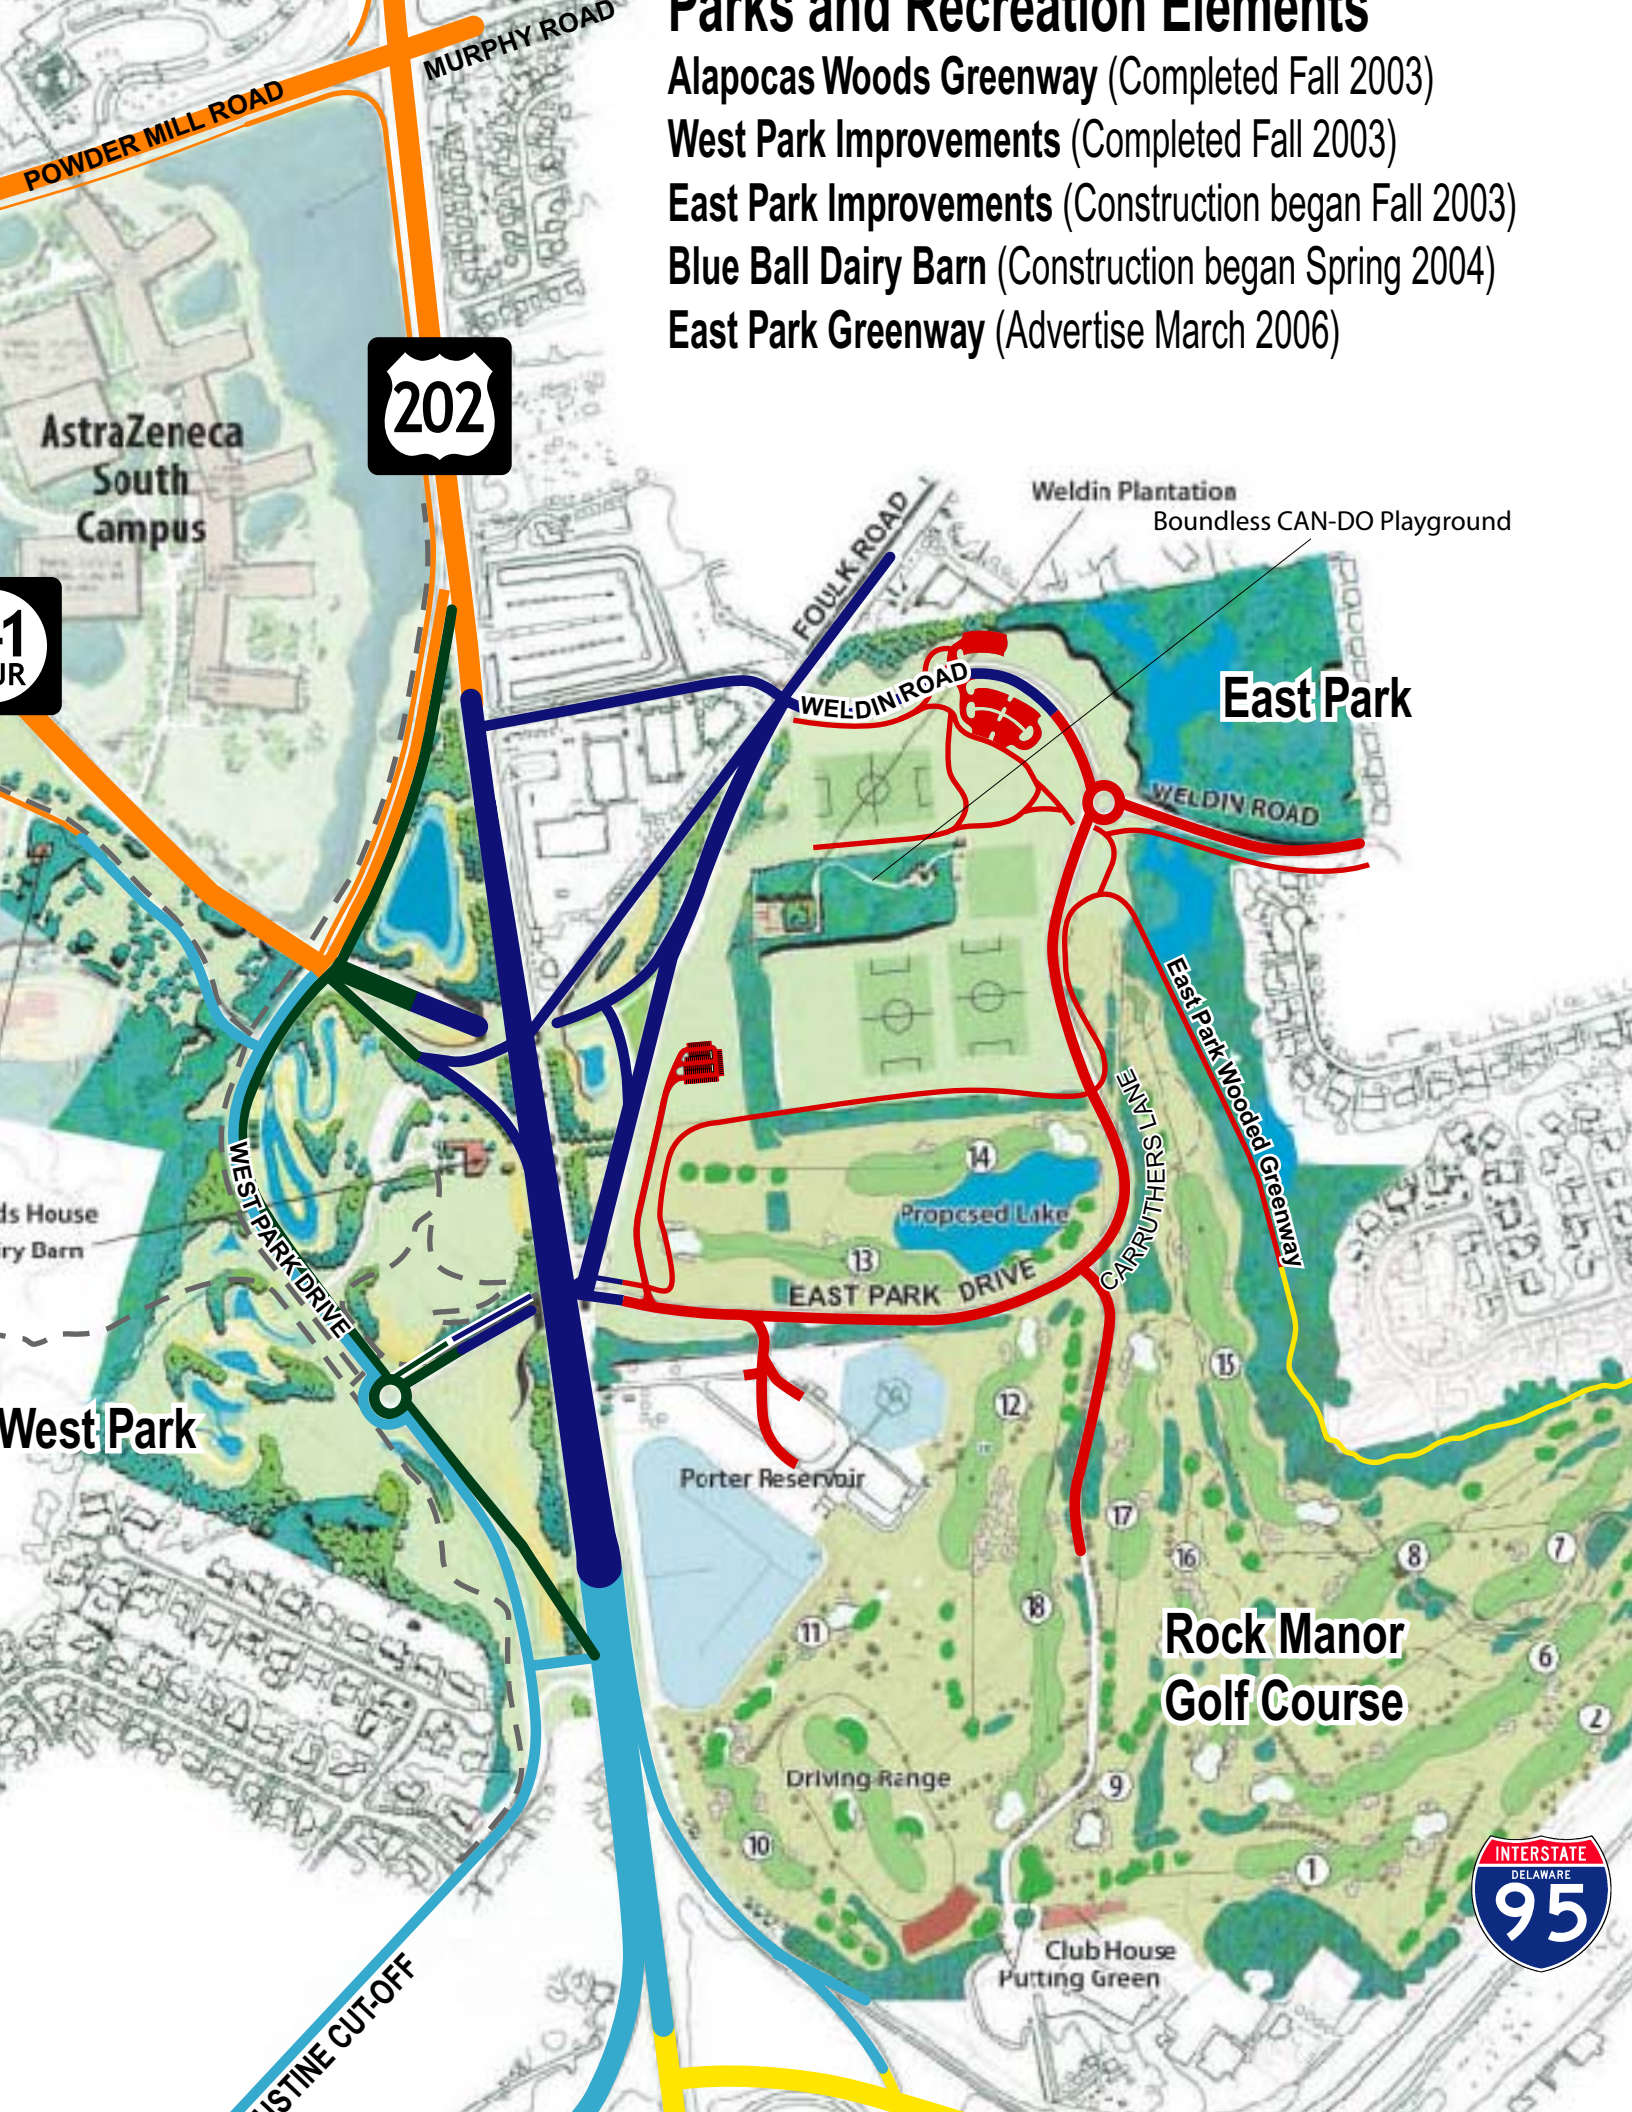

Parks and Recreation Elements

Alapocas Woods Greenway (Completed Fall 2003)

West Park Improvements (Completed Fall 2003)

East Park Improvements (Construction began Fall 2003)

Blue Ball Dairy Barn (Construction began Spring 2004)

East Park Greenway (Advertise March 2006)

East Park

West Park

**Rock Manor
Golf Course**

AstraZeneca
South
Campus

Weldin Plantation
Boundless CAN-DO Playground

FOULK ROAD

WELDIN ROAD

WELDIN ROAD

WEST PARK DRIVE

EAST PARK DRIVE

CARRUTHERS LANE

East Park Wooded Greenway

Porter Reservoir

Driving Range

Club House
Putting Green

WISTINE CUT-OFF