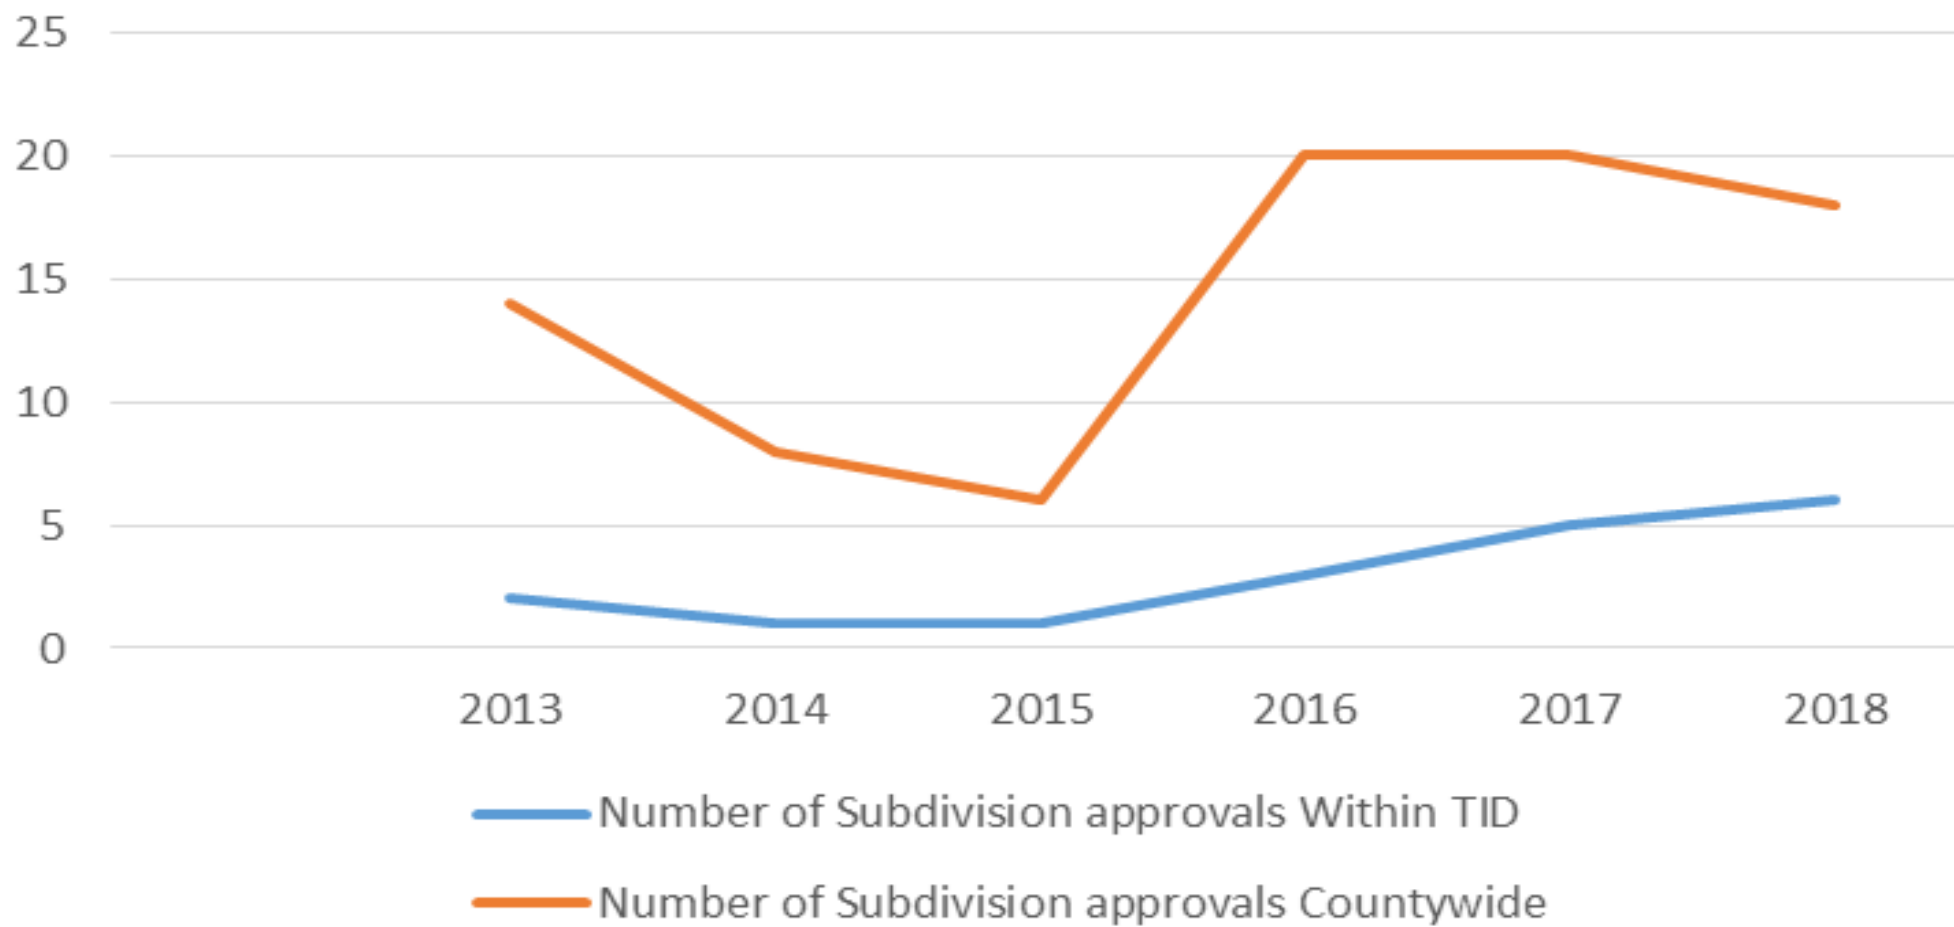

Subdivision Approvals, 2013-2018