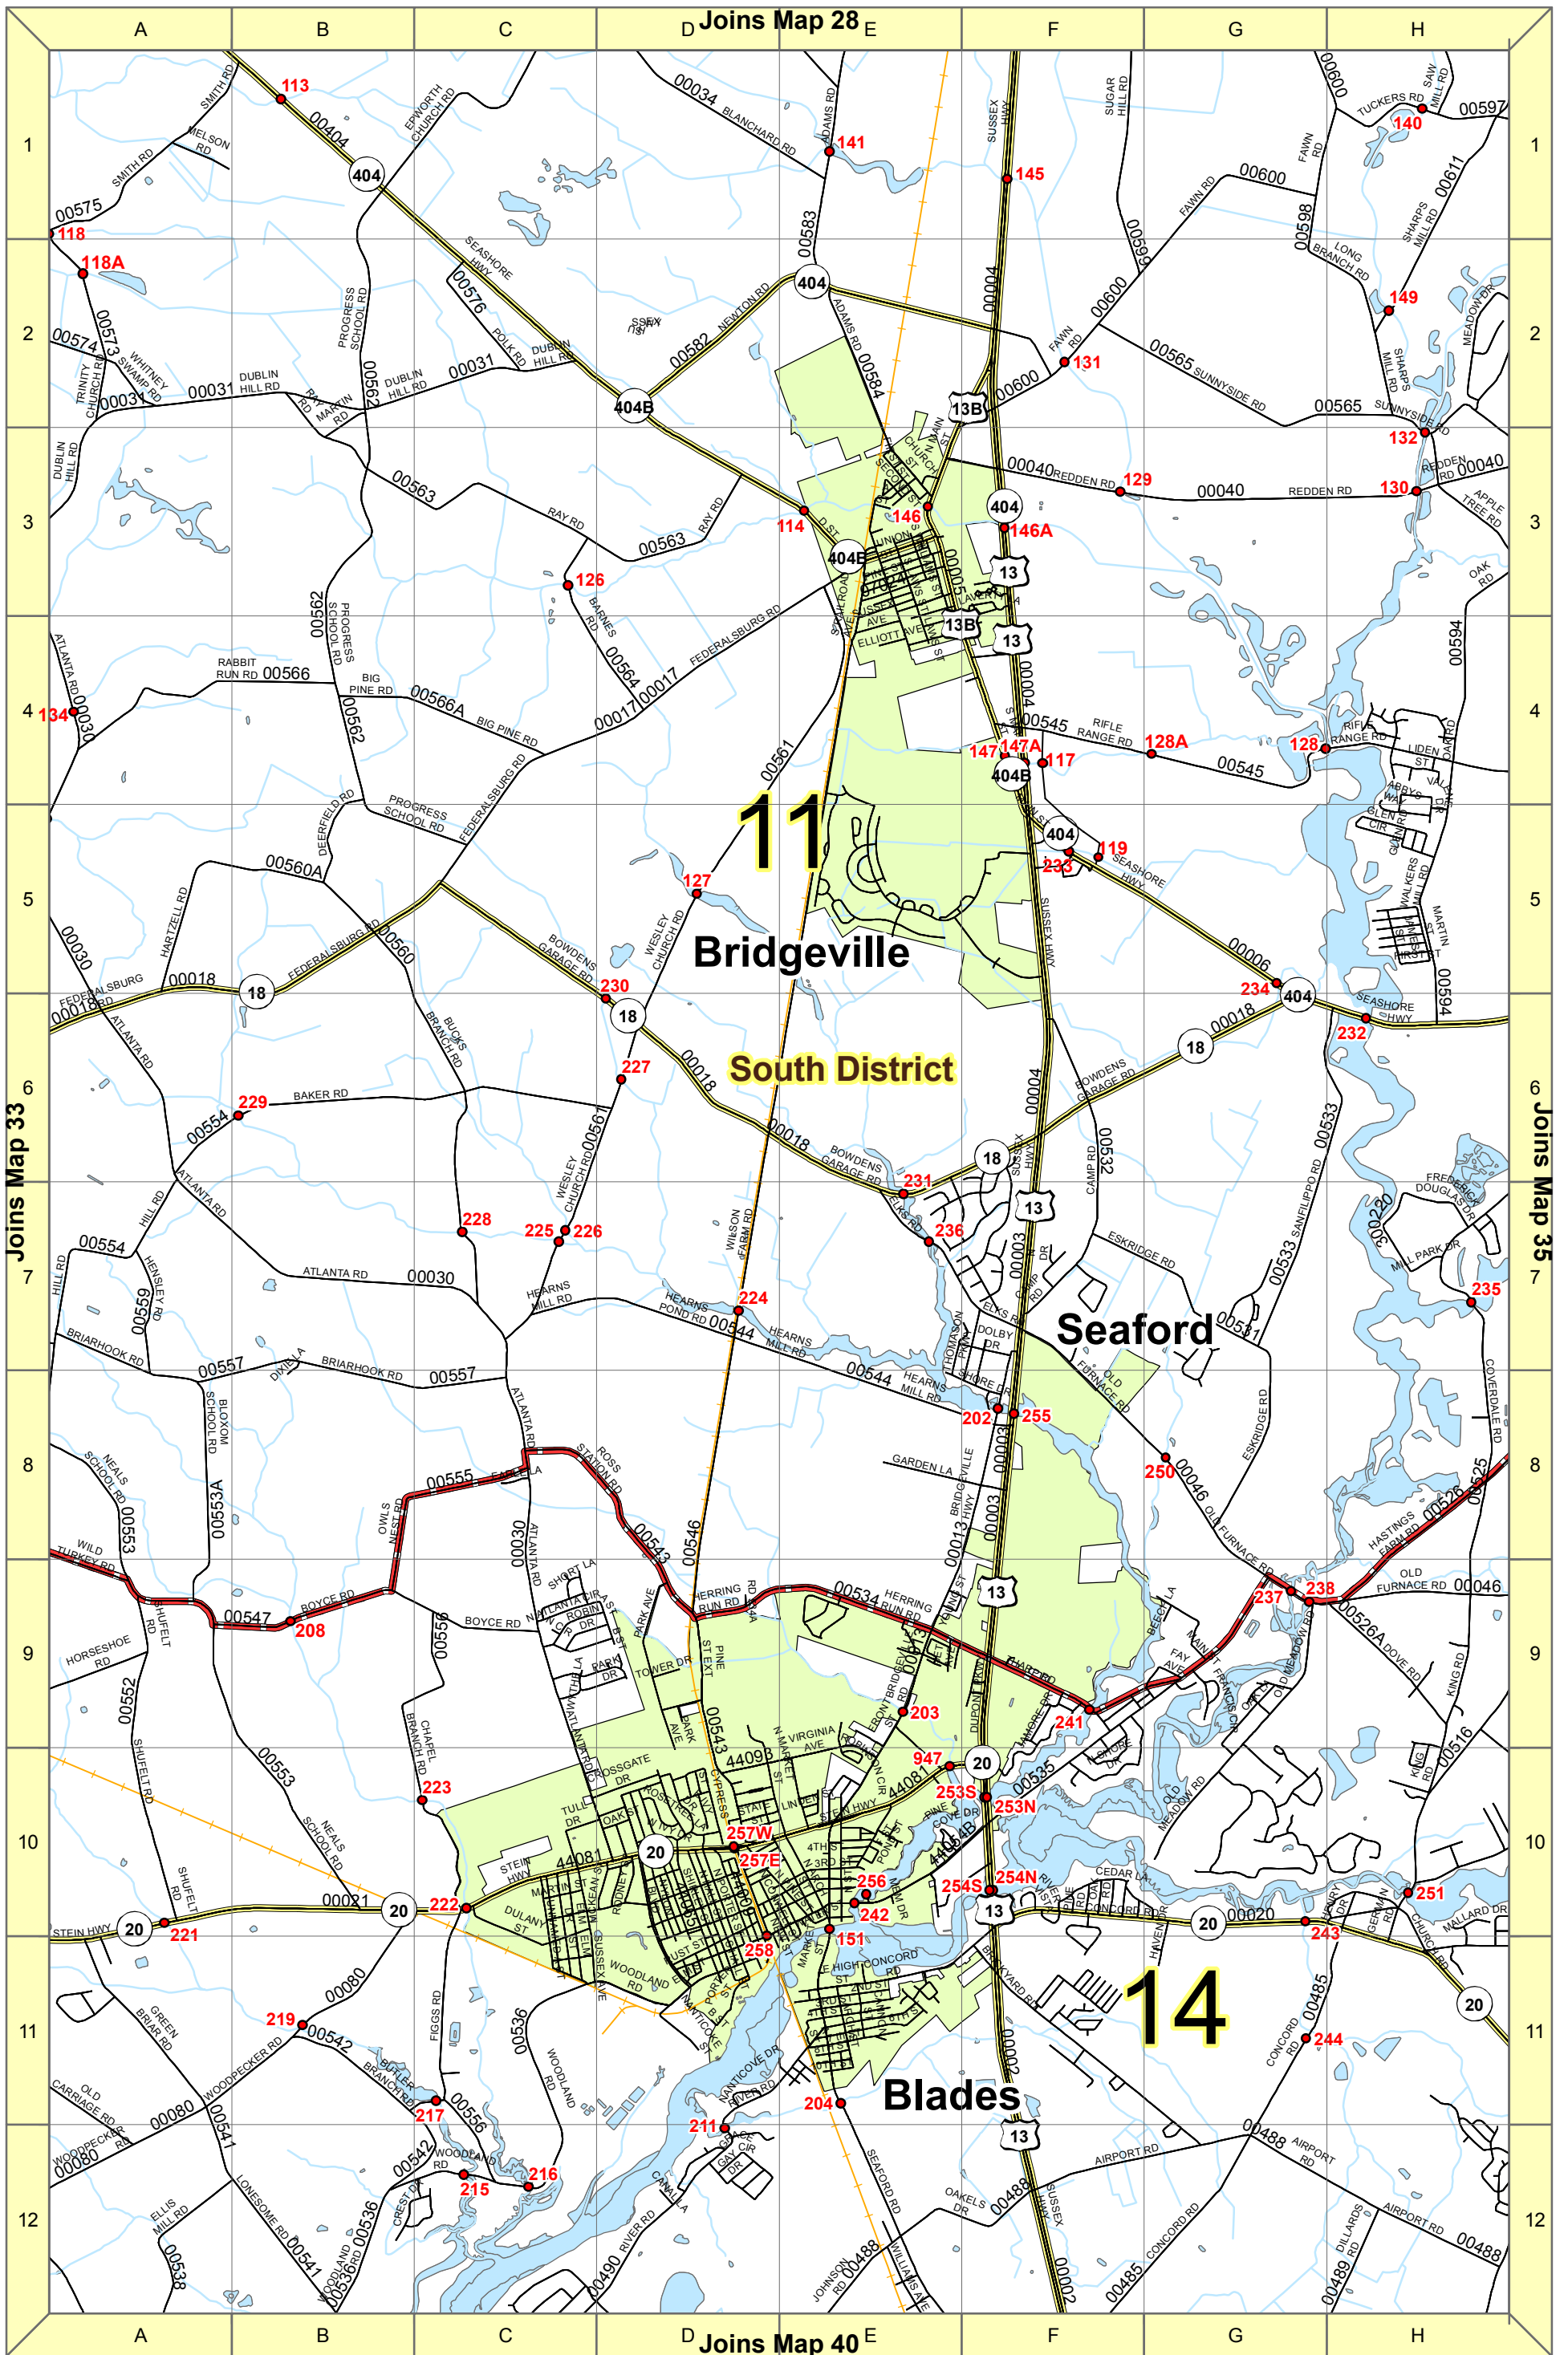

1 inch equals 0.75 miles

1 inch equals 0.75 miles

1 inch equals 0.75 miles

1 inch equals 0.75 miles

1 inch equals 0.75 miles

1 inch equals 0.75 miles