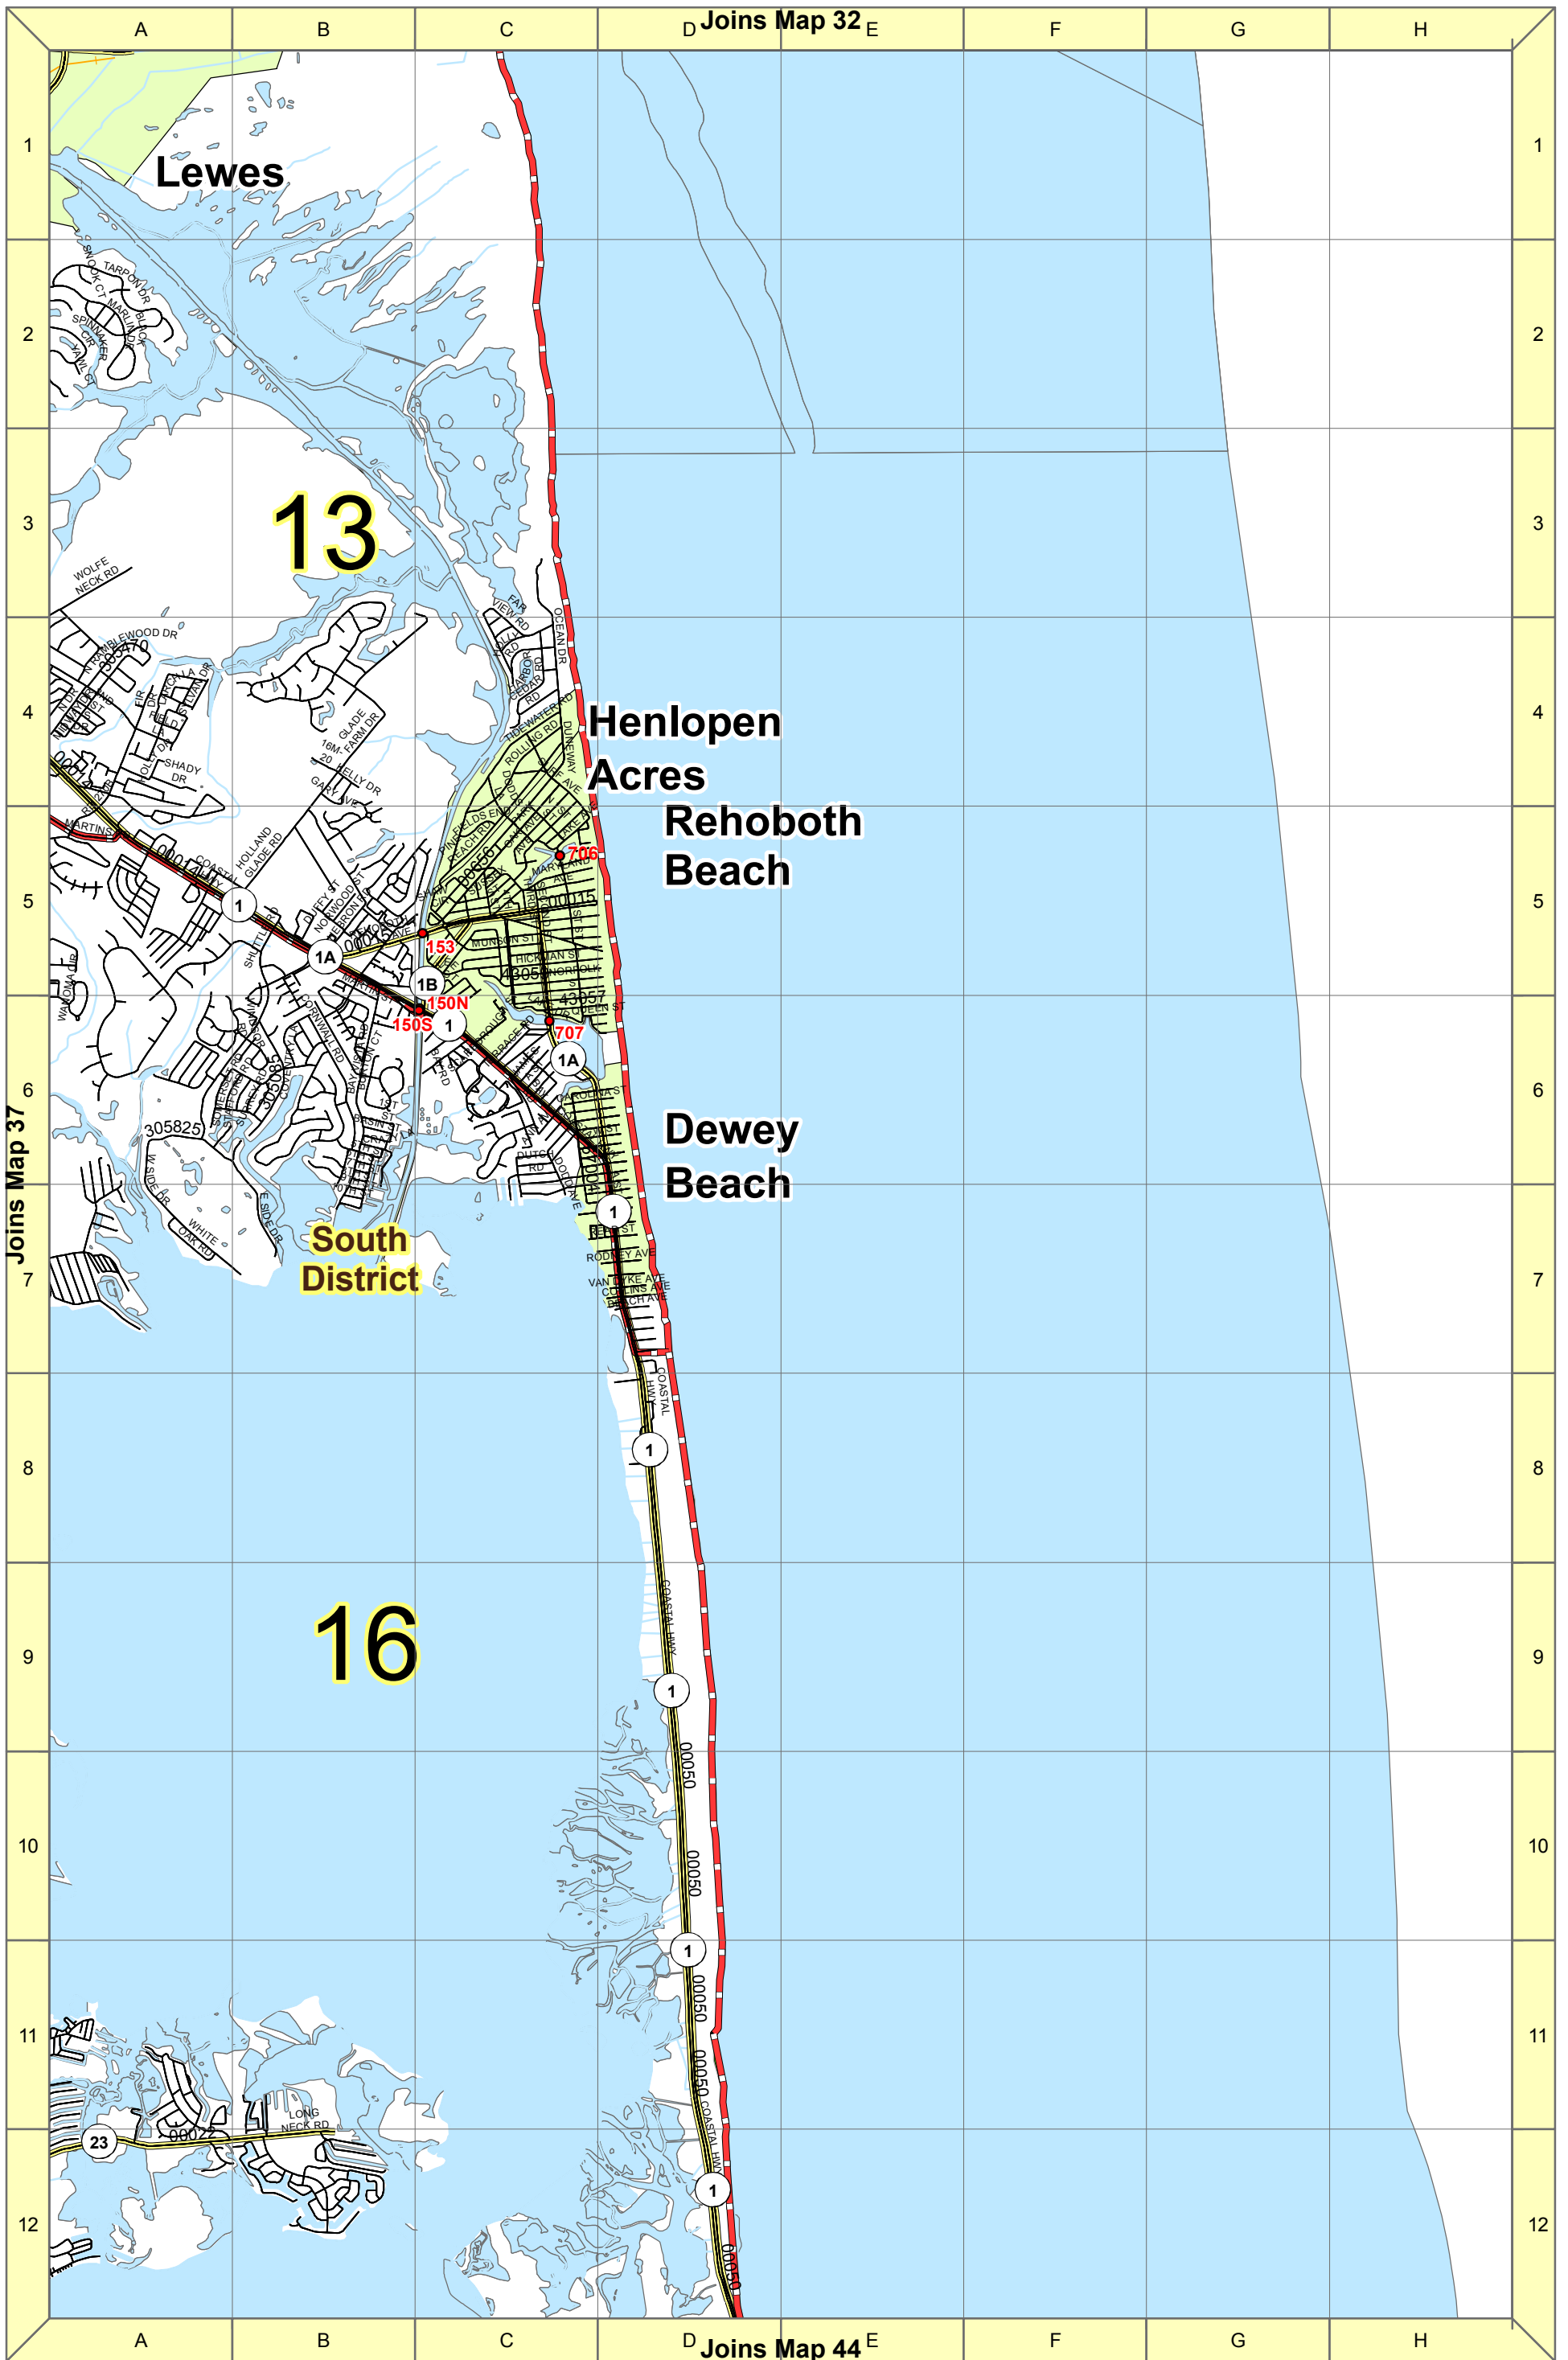

1 inch equals 0.75 miles

1 inch equals 0.75 miles

1 inch equals 0.75 miles

1 inch equals 0.75 miles

1 inch equals 0.75 miles

1 inch equals 0.75 miles