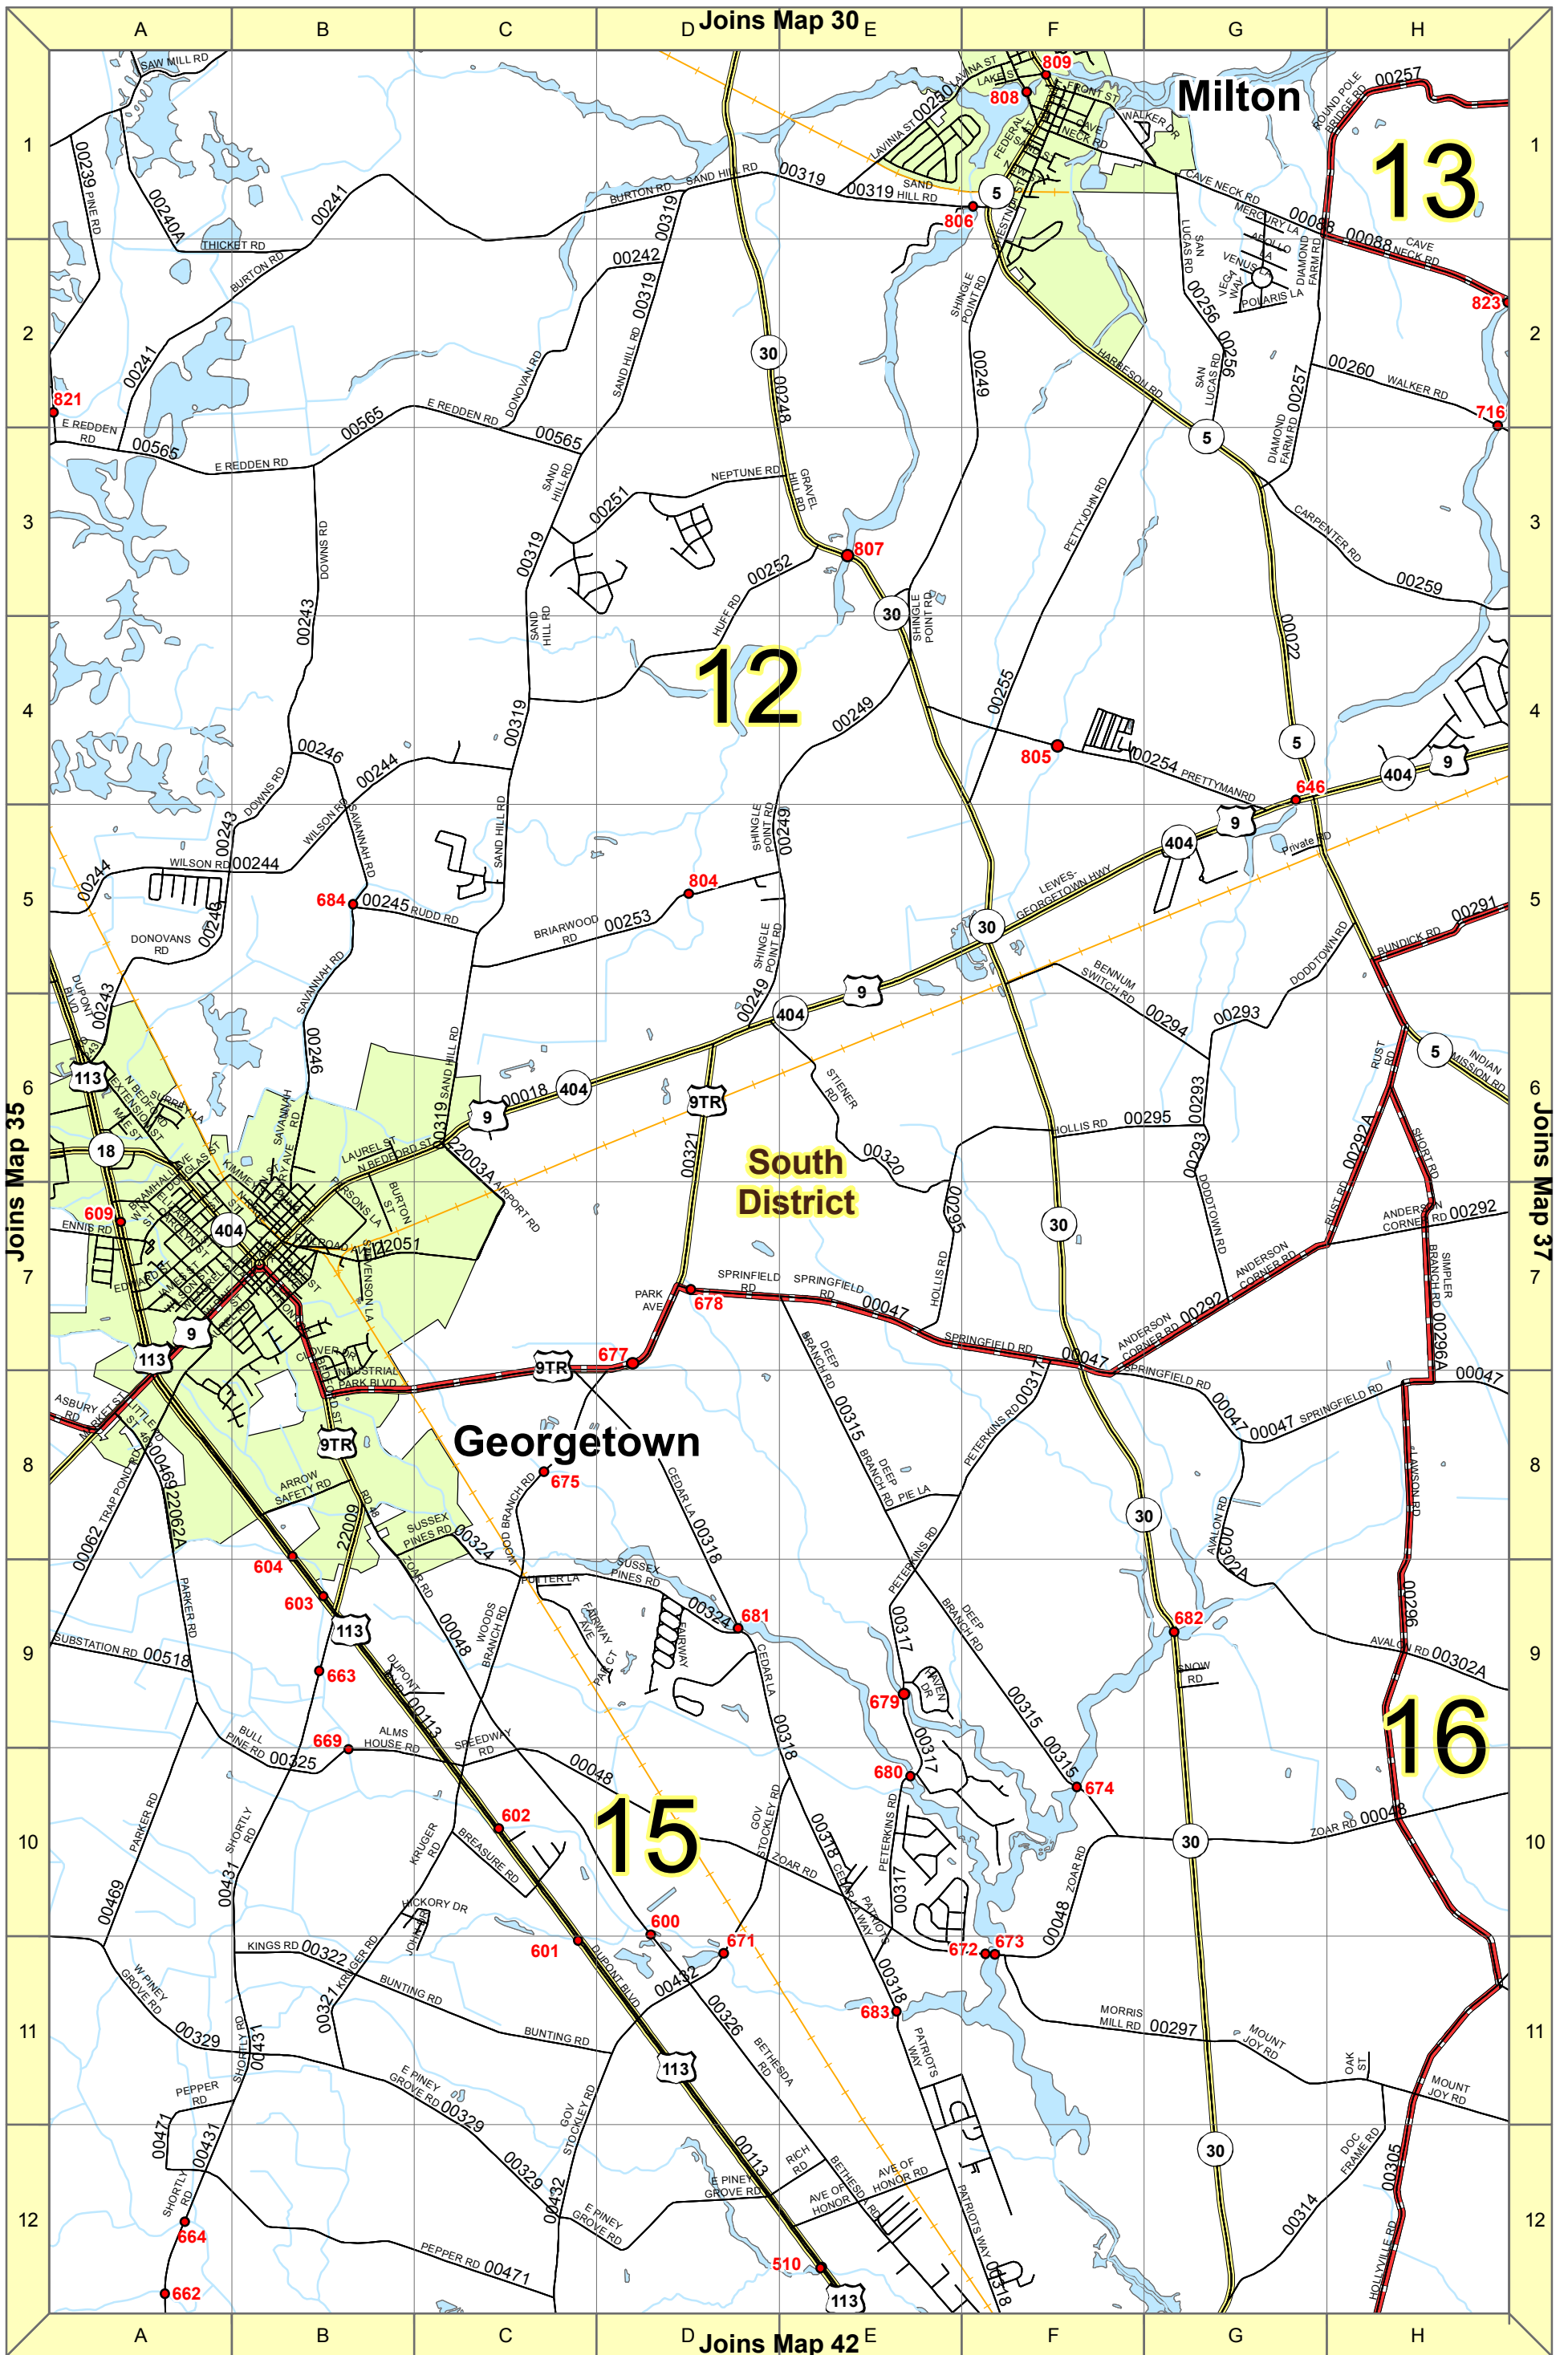

1 inch equals 0.75 miles

1 inch equals 0.75 miles

1 inch equals 0.75 miles

1 inch equals 0.75 miles

1 inch equals 0.75 miles

1 inch equals 0.75 miles