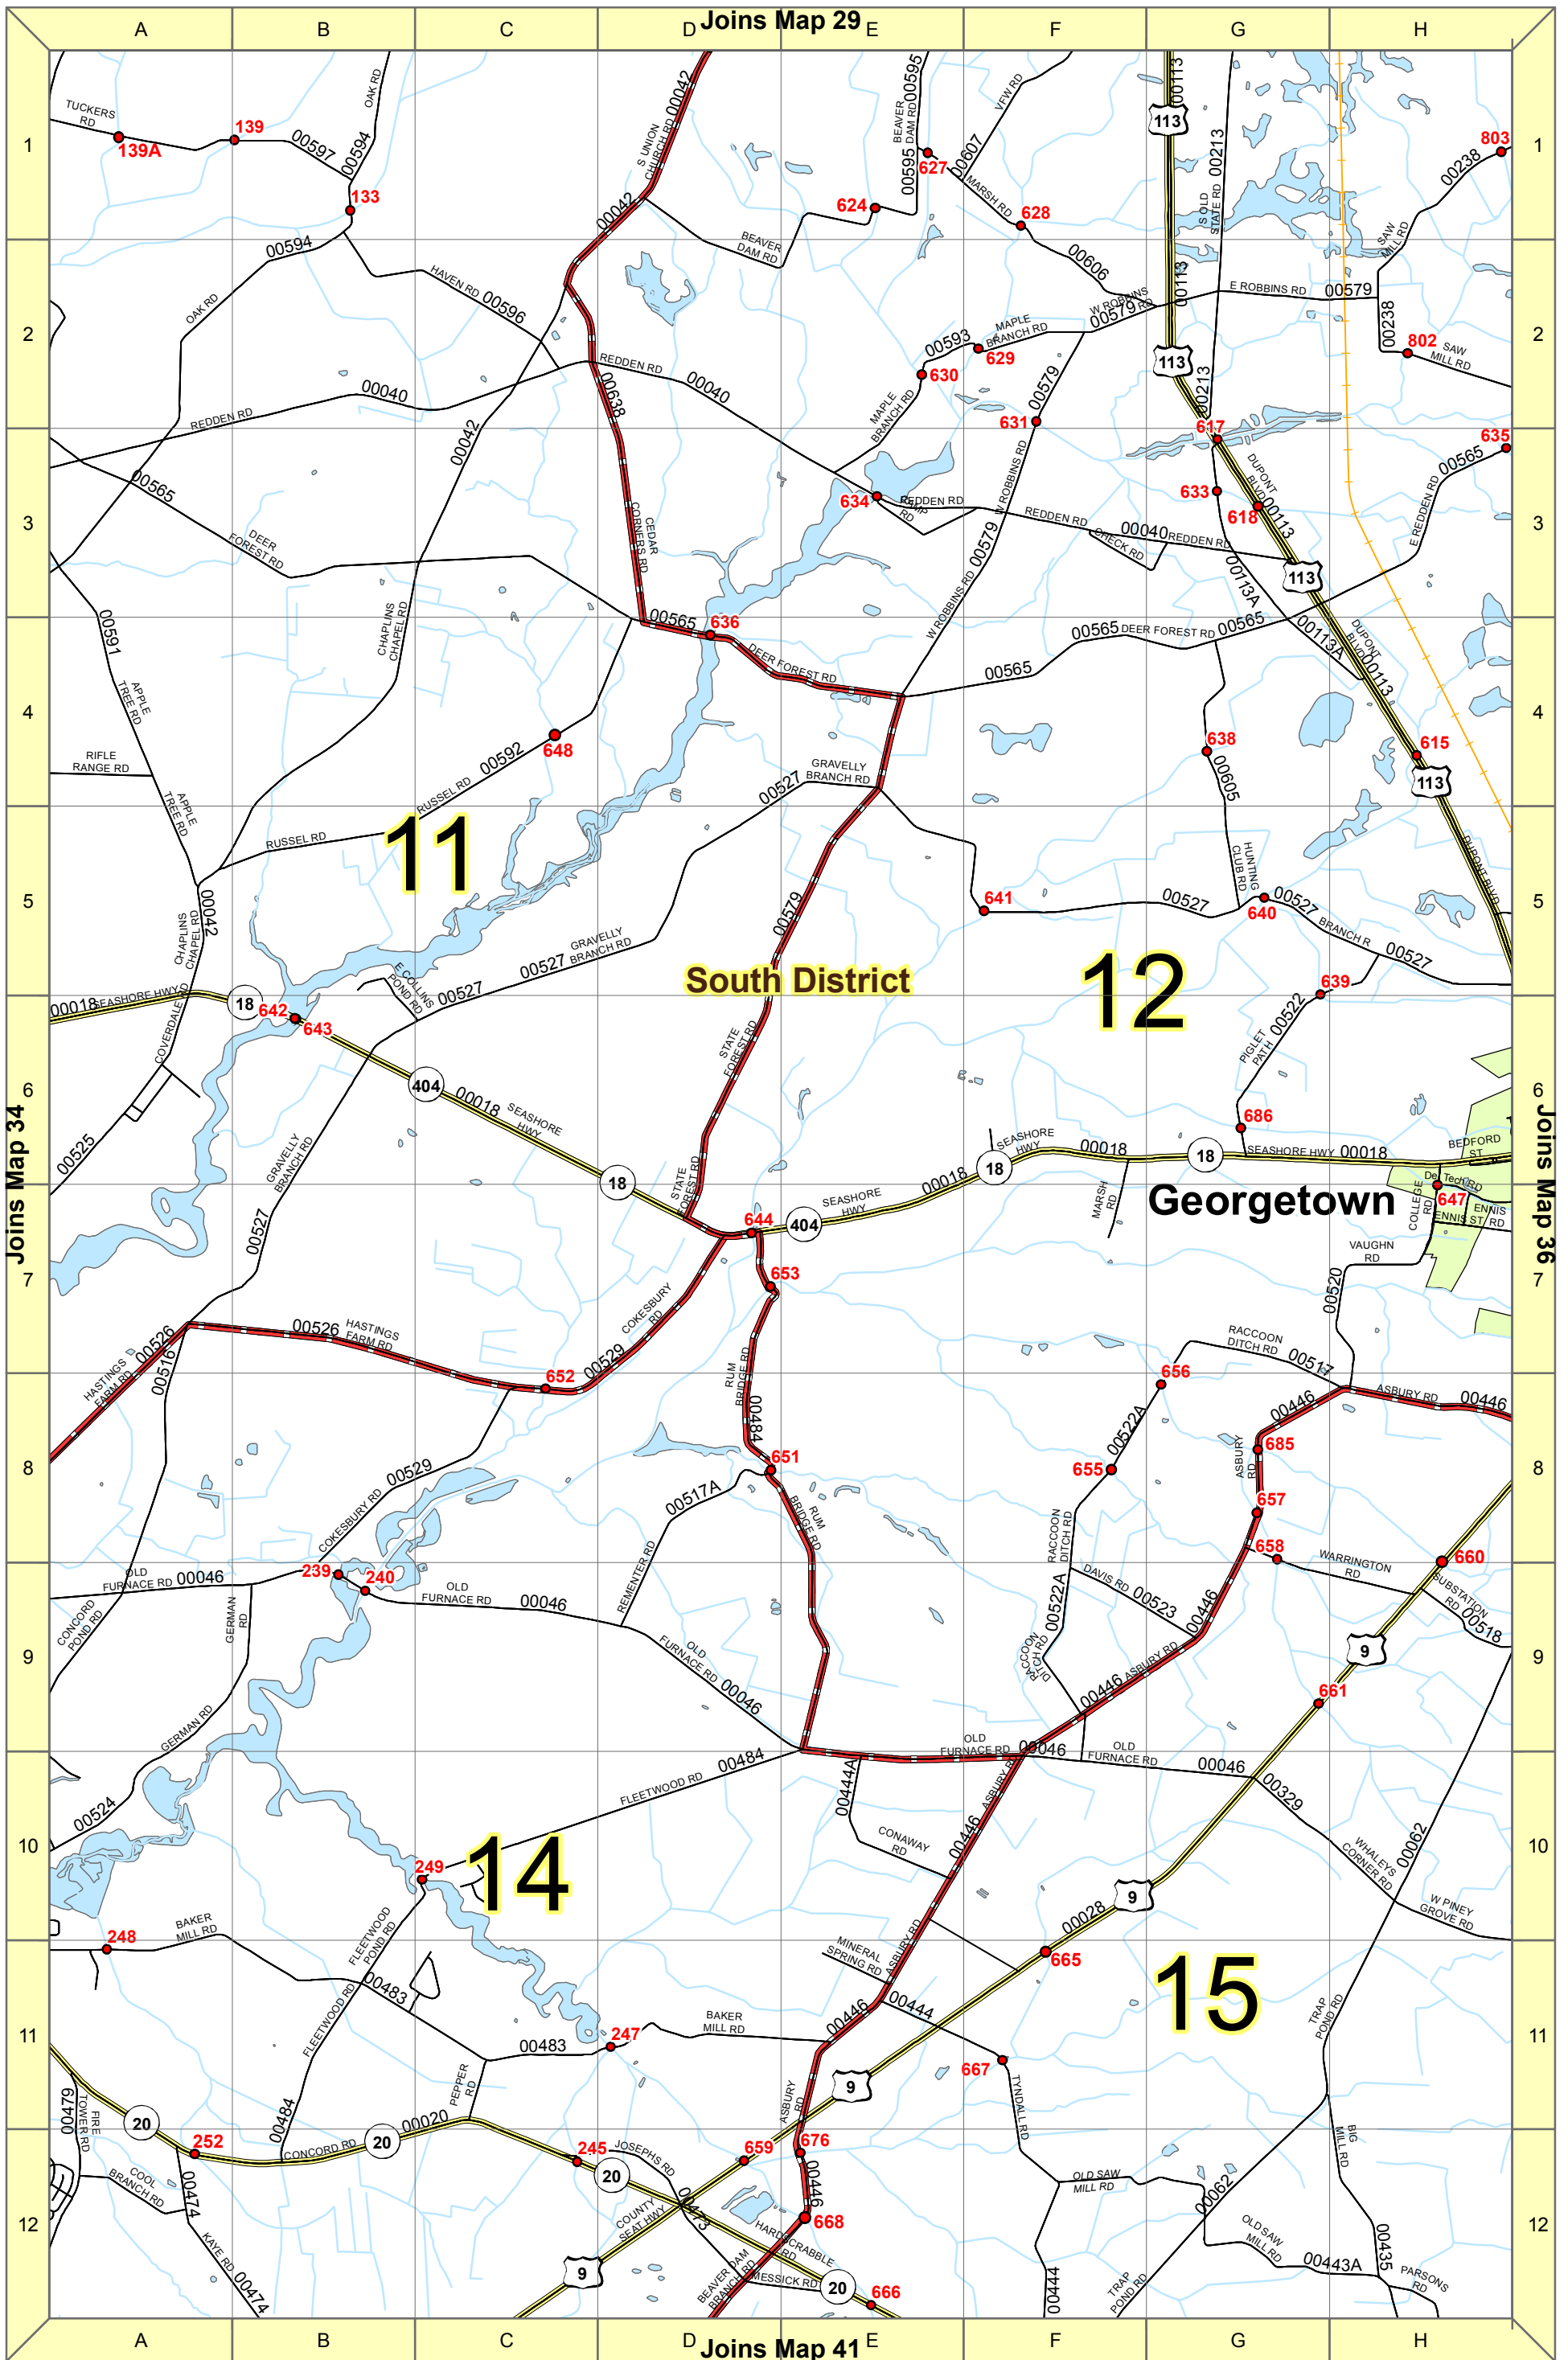

1 inch equals 0.75 miles

1 inch equals 0.75 miles

1 inch equals 0.75 miles

1 inch equals 0.75 miles

1 inch equals 0.75 miles

1 inch equals 0.75 miles