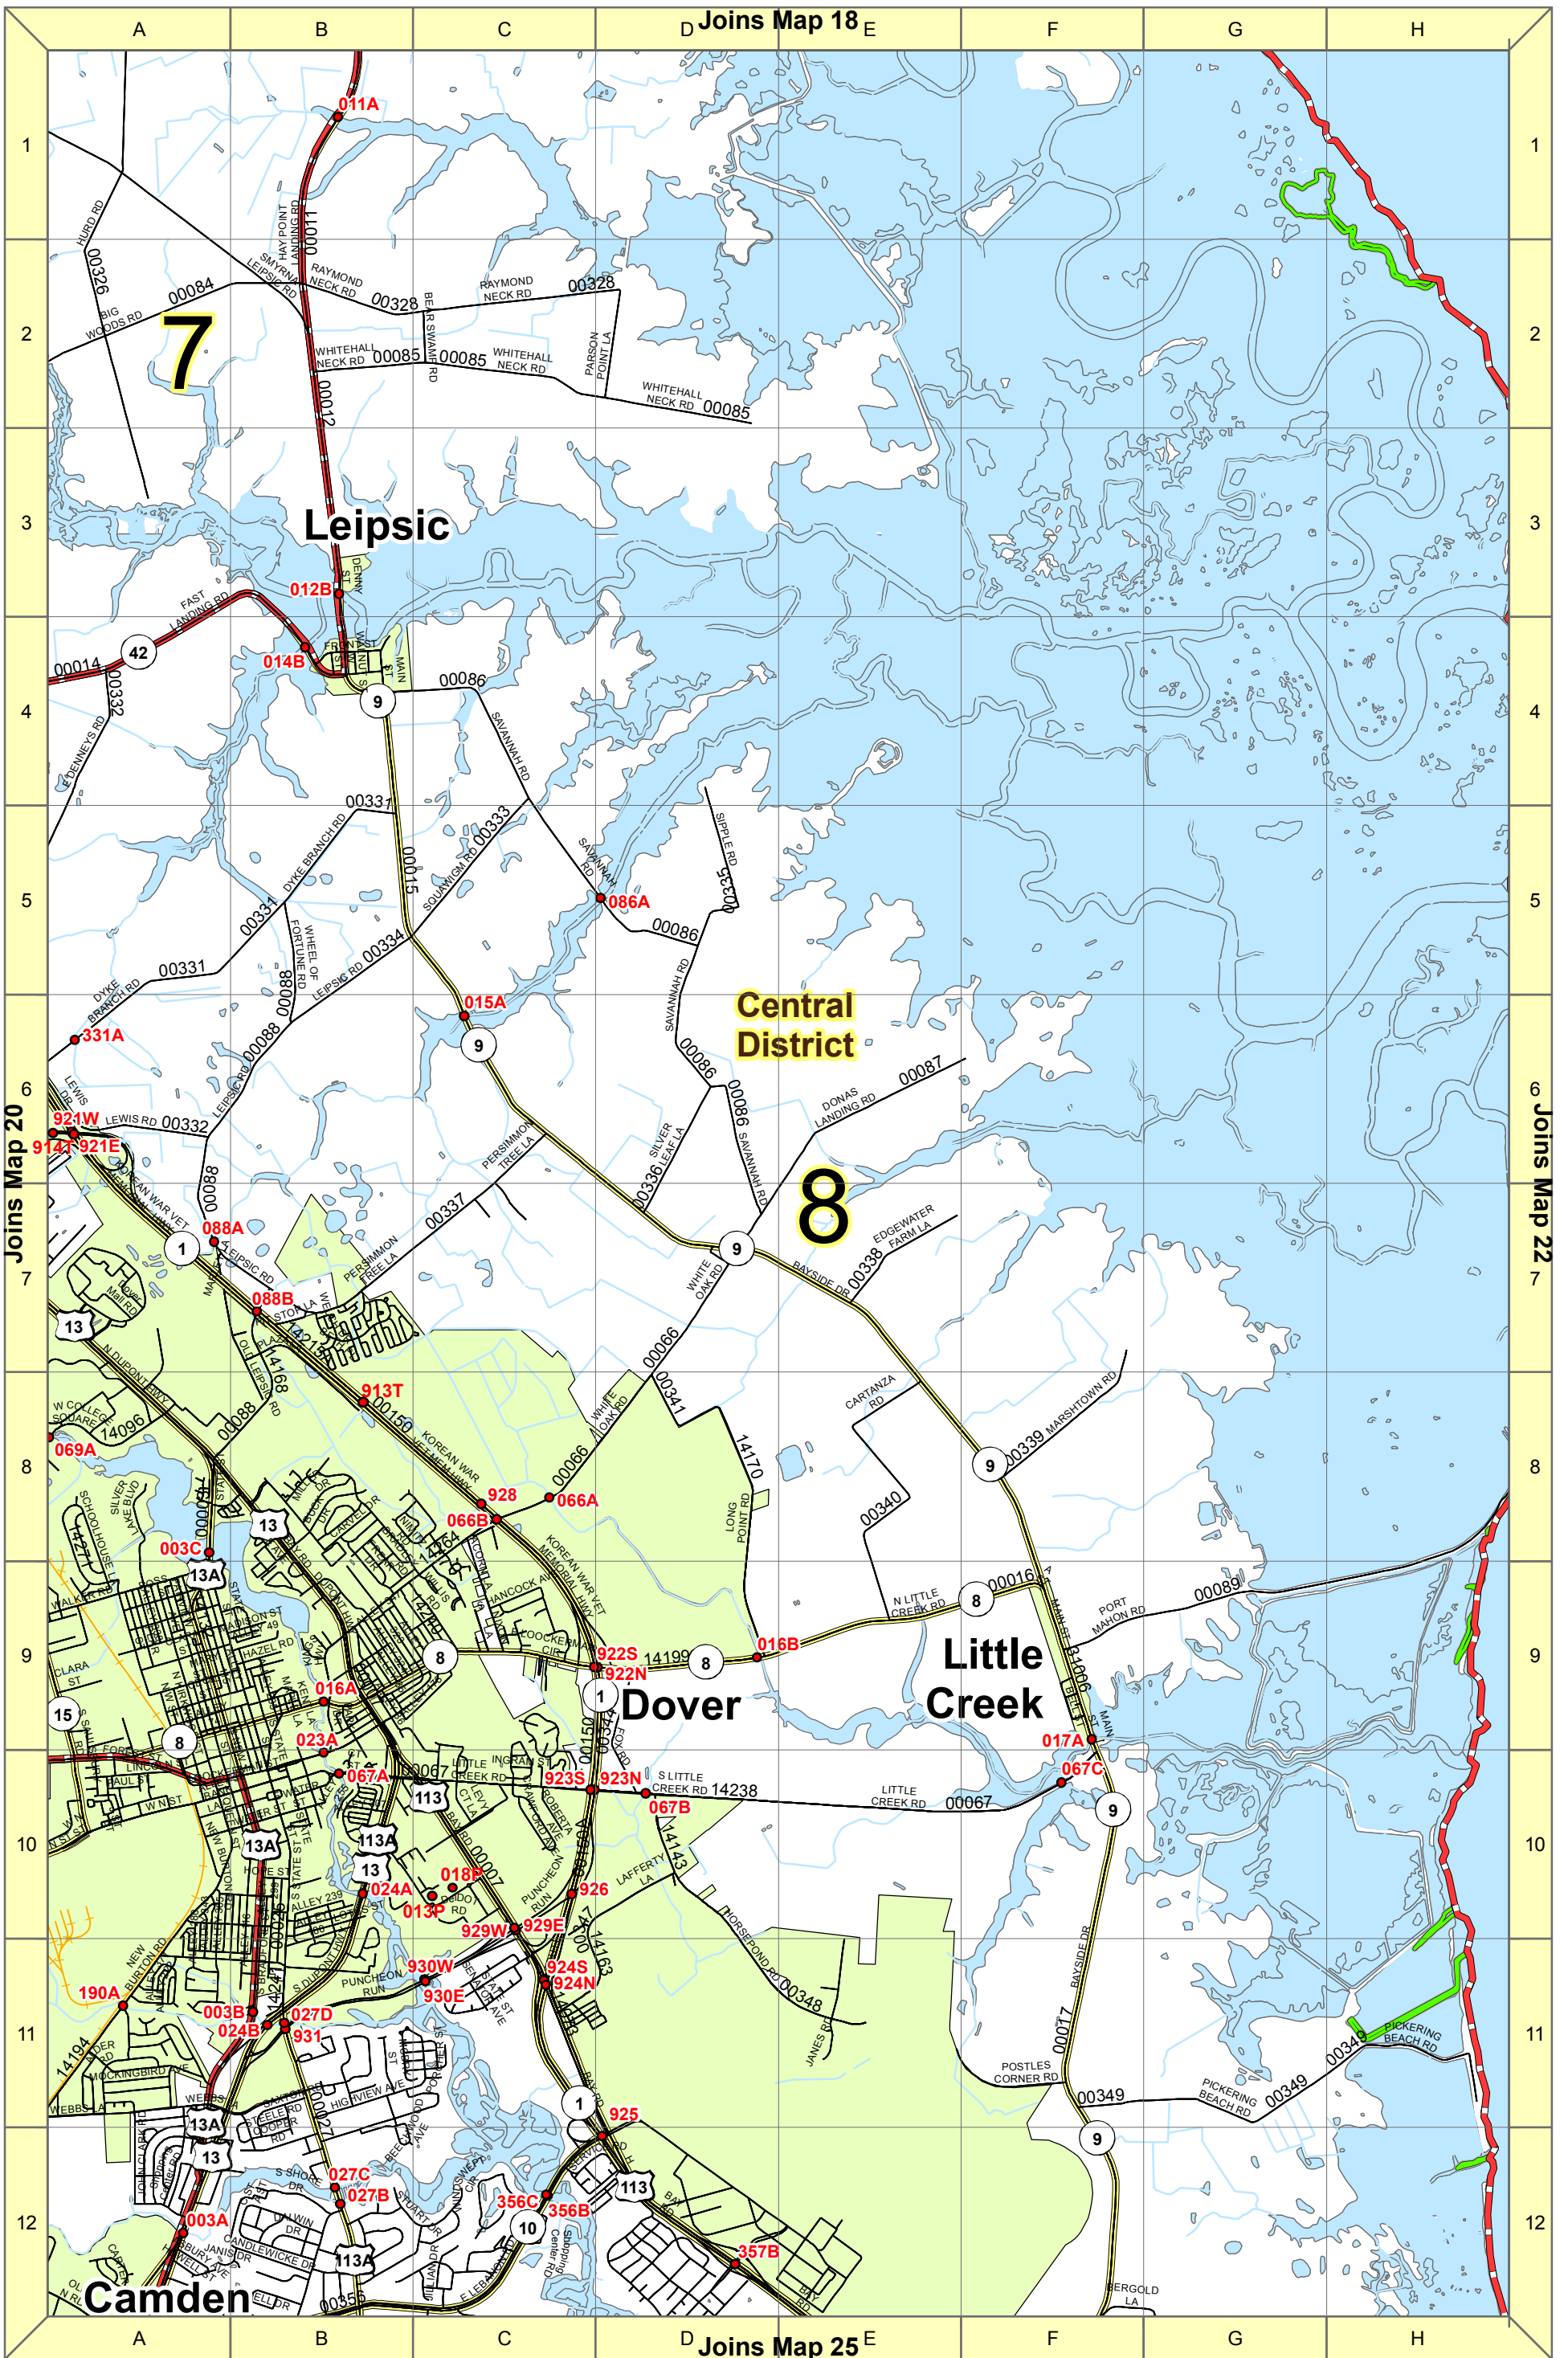

1 inch equals 0.75 miles

1 inch equals 0.75 miles

1 inch equals 0.75 miles

1 inch equals 0.75 miles

1 inch equals 0.75 miles

1 inch equals 0.75 miles

1 inch equals 0.75 miles