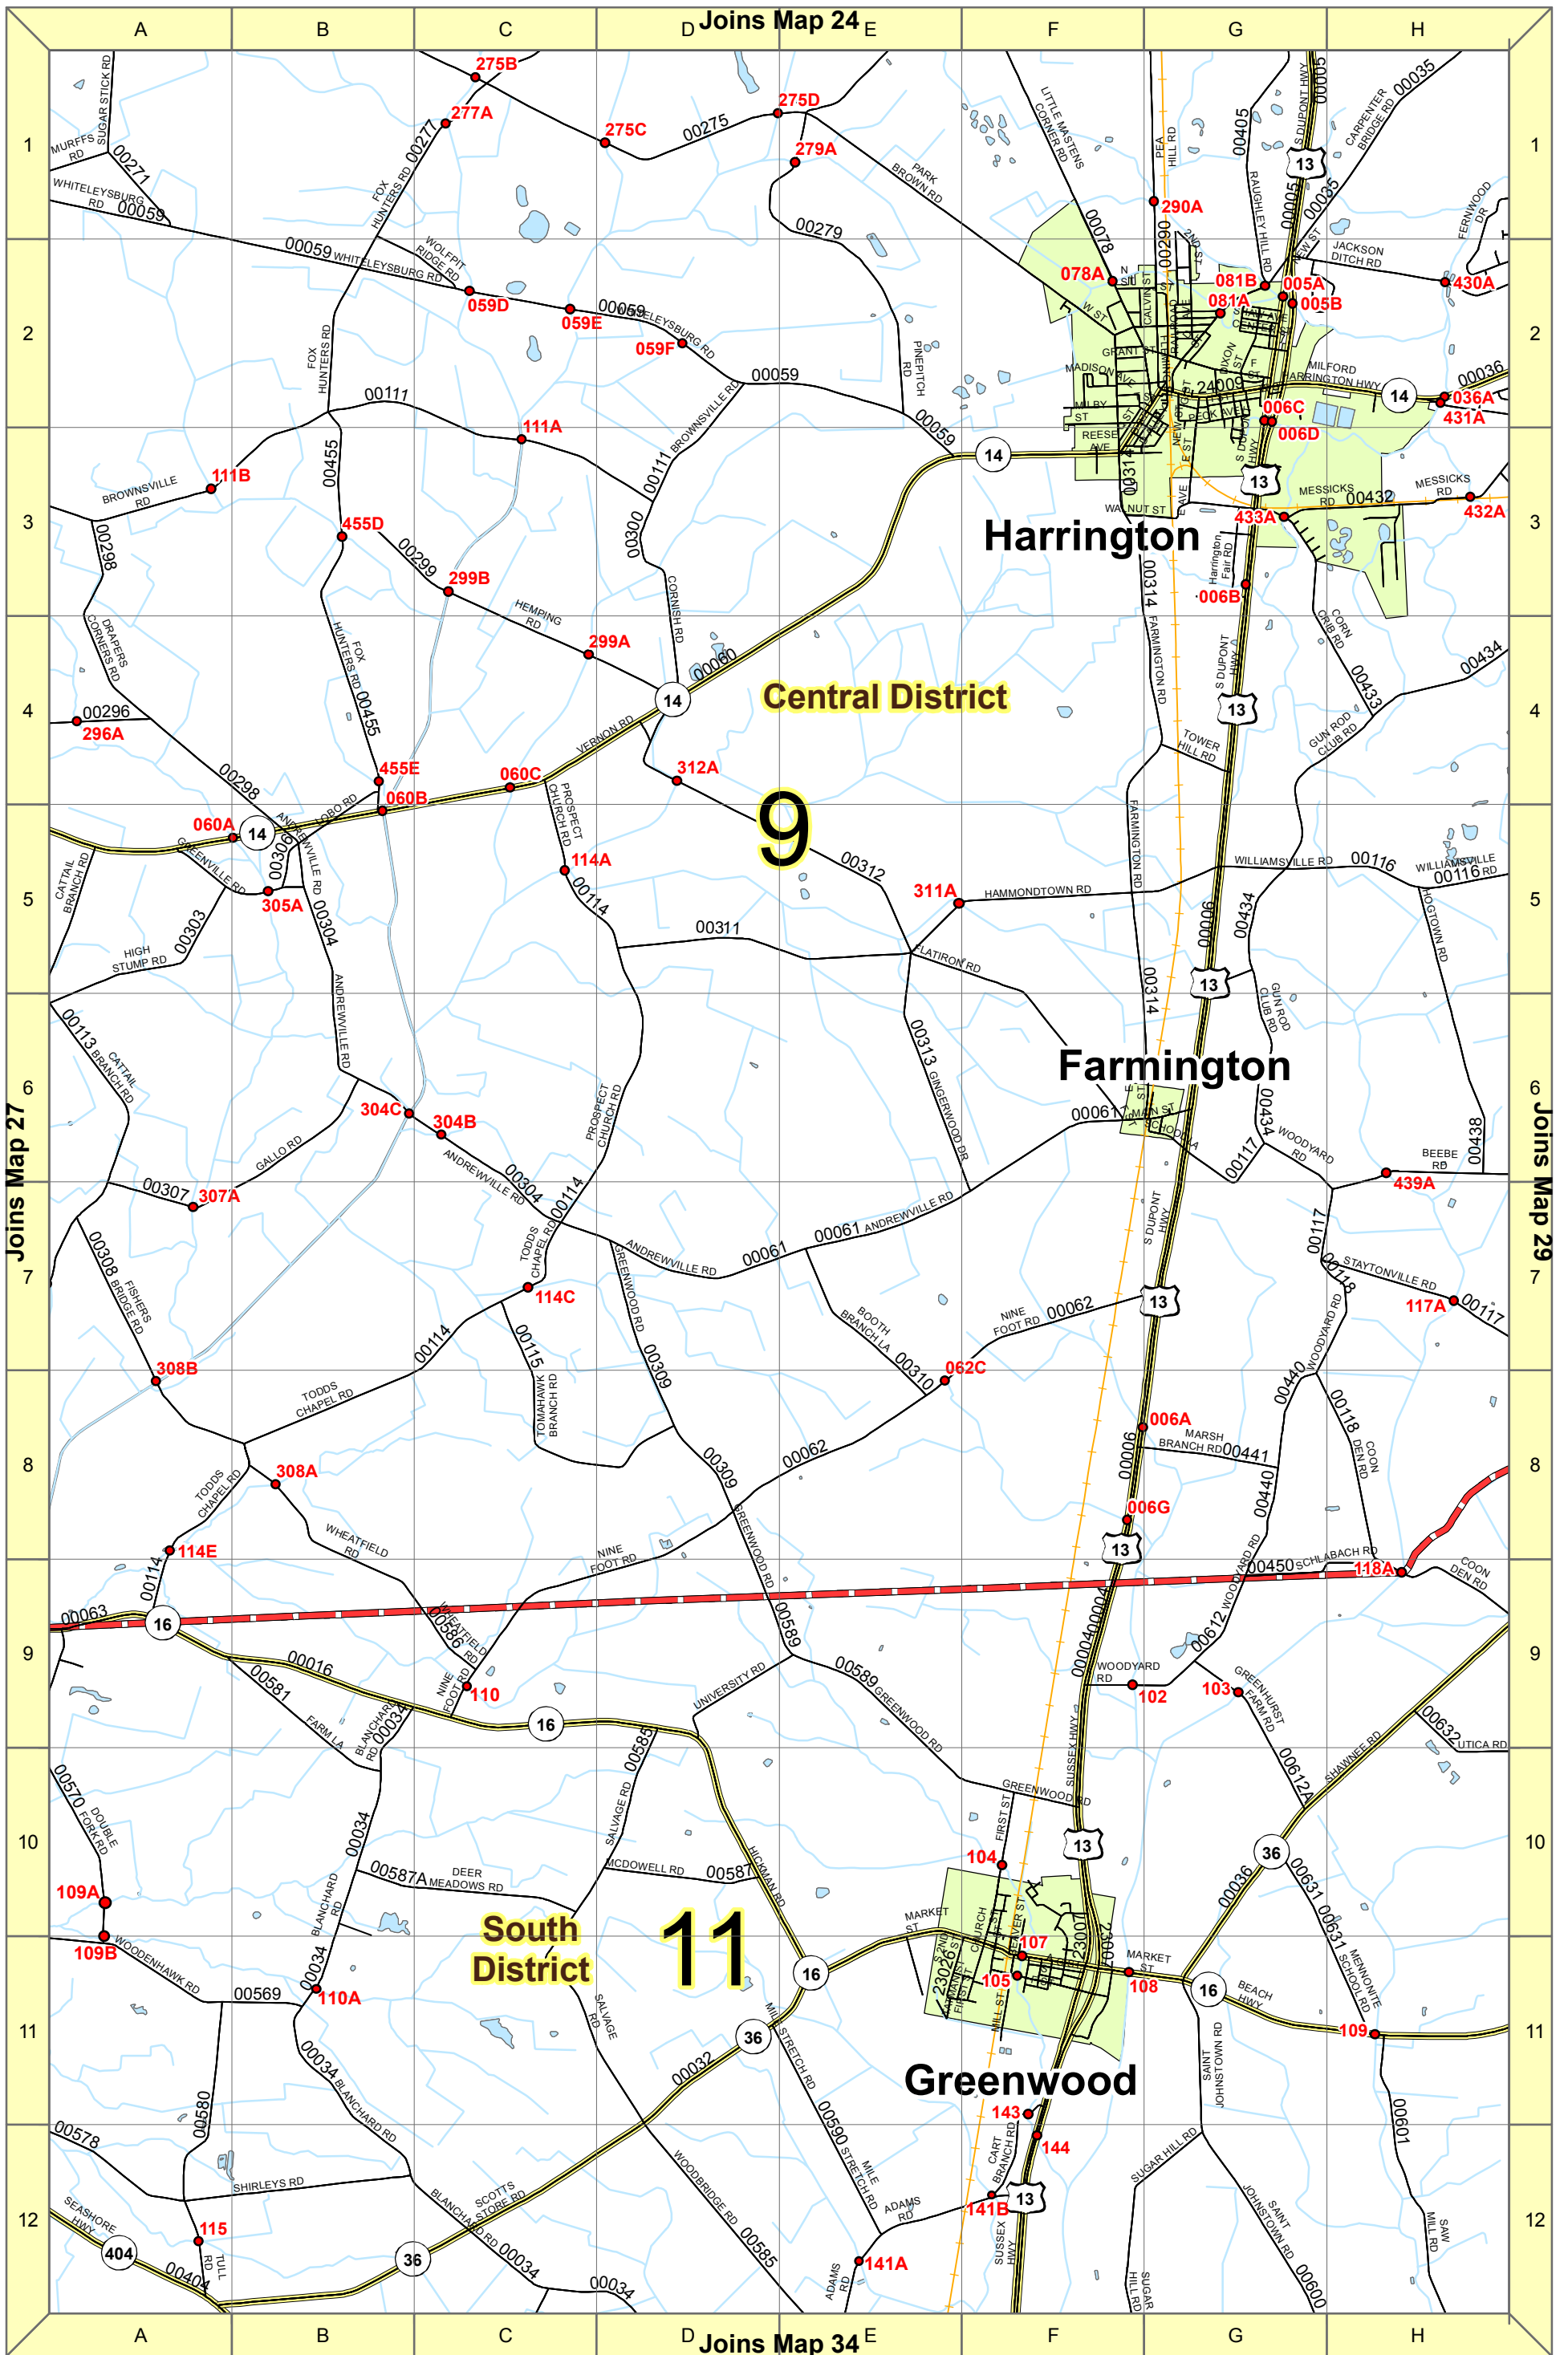

1 inch equals 0.75 miles

1 inch equals 0.75 miles

1 inch equals 0.75 miles

1 inch equals 0.75 miles

1 inch equals 0.75 miles

1 inch equals 0.75 miles

1 inch equals 0.75 miles