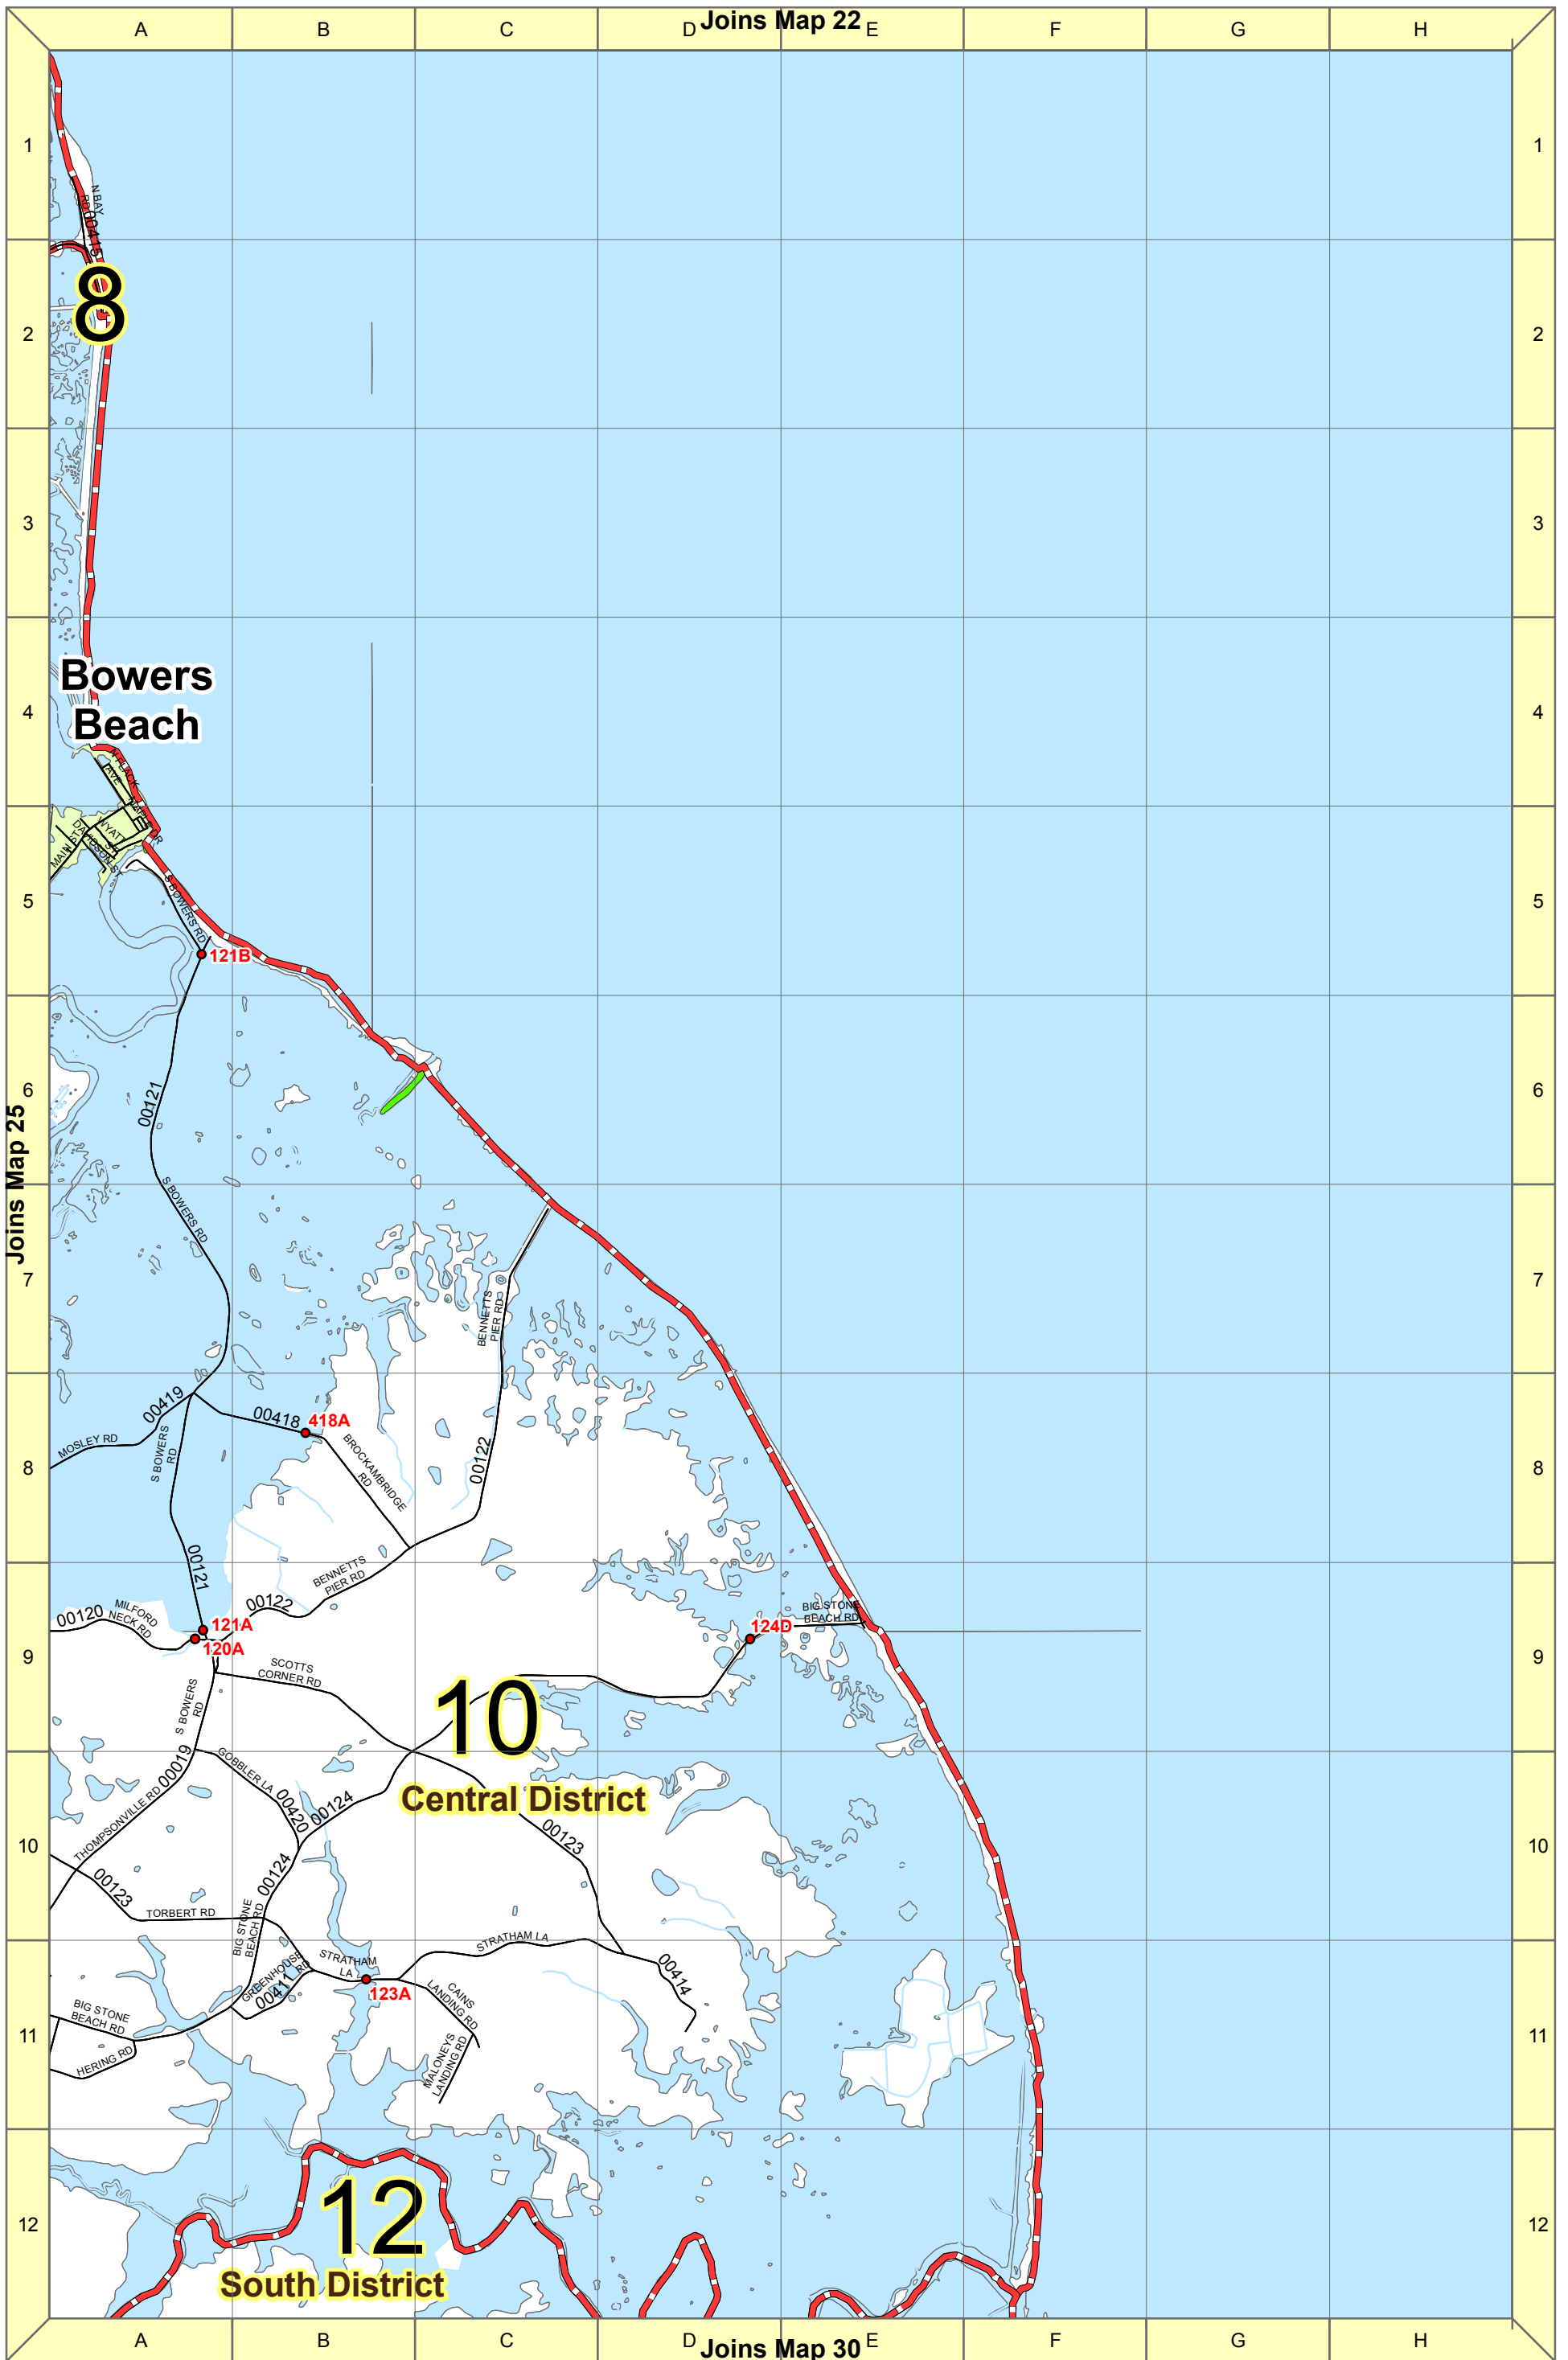

1 inch equals 0.75 miles

1 inch equals 0.75 miles

1 inch equals 0.75 miles

1 inch equals 0.75 miles

1 inch equals 0.75 miles

1 inch equals 0.75 miles

1 inch equals 0.75 miles