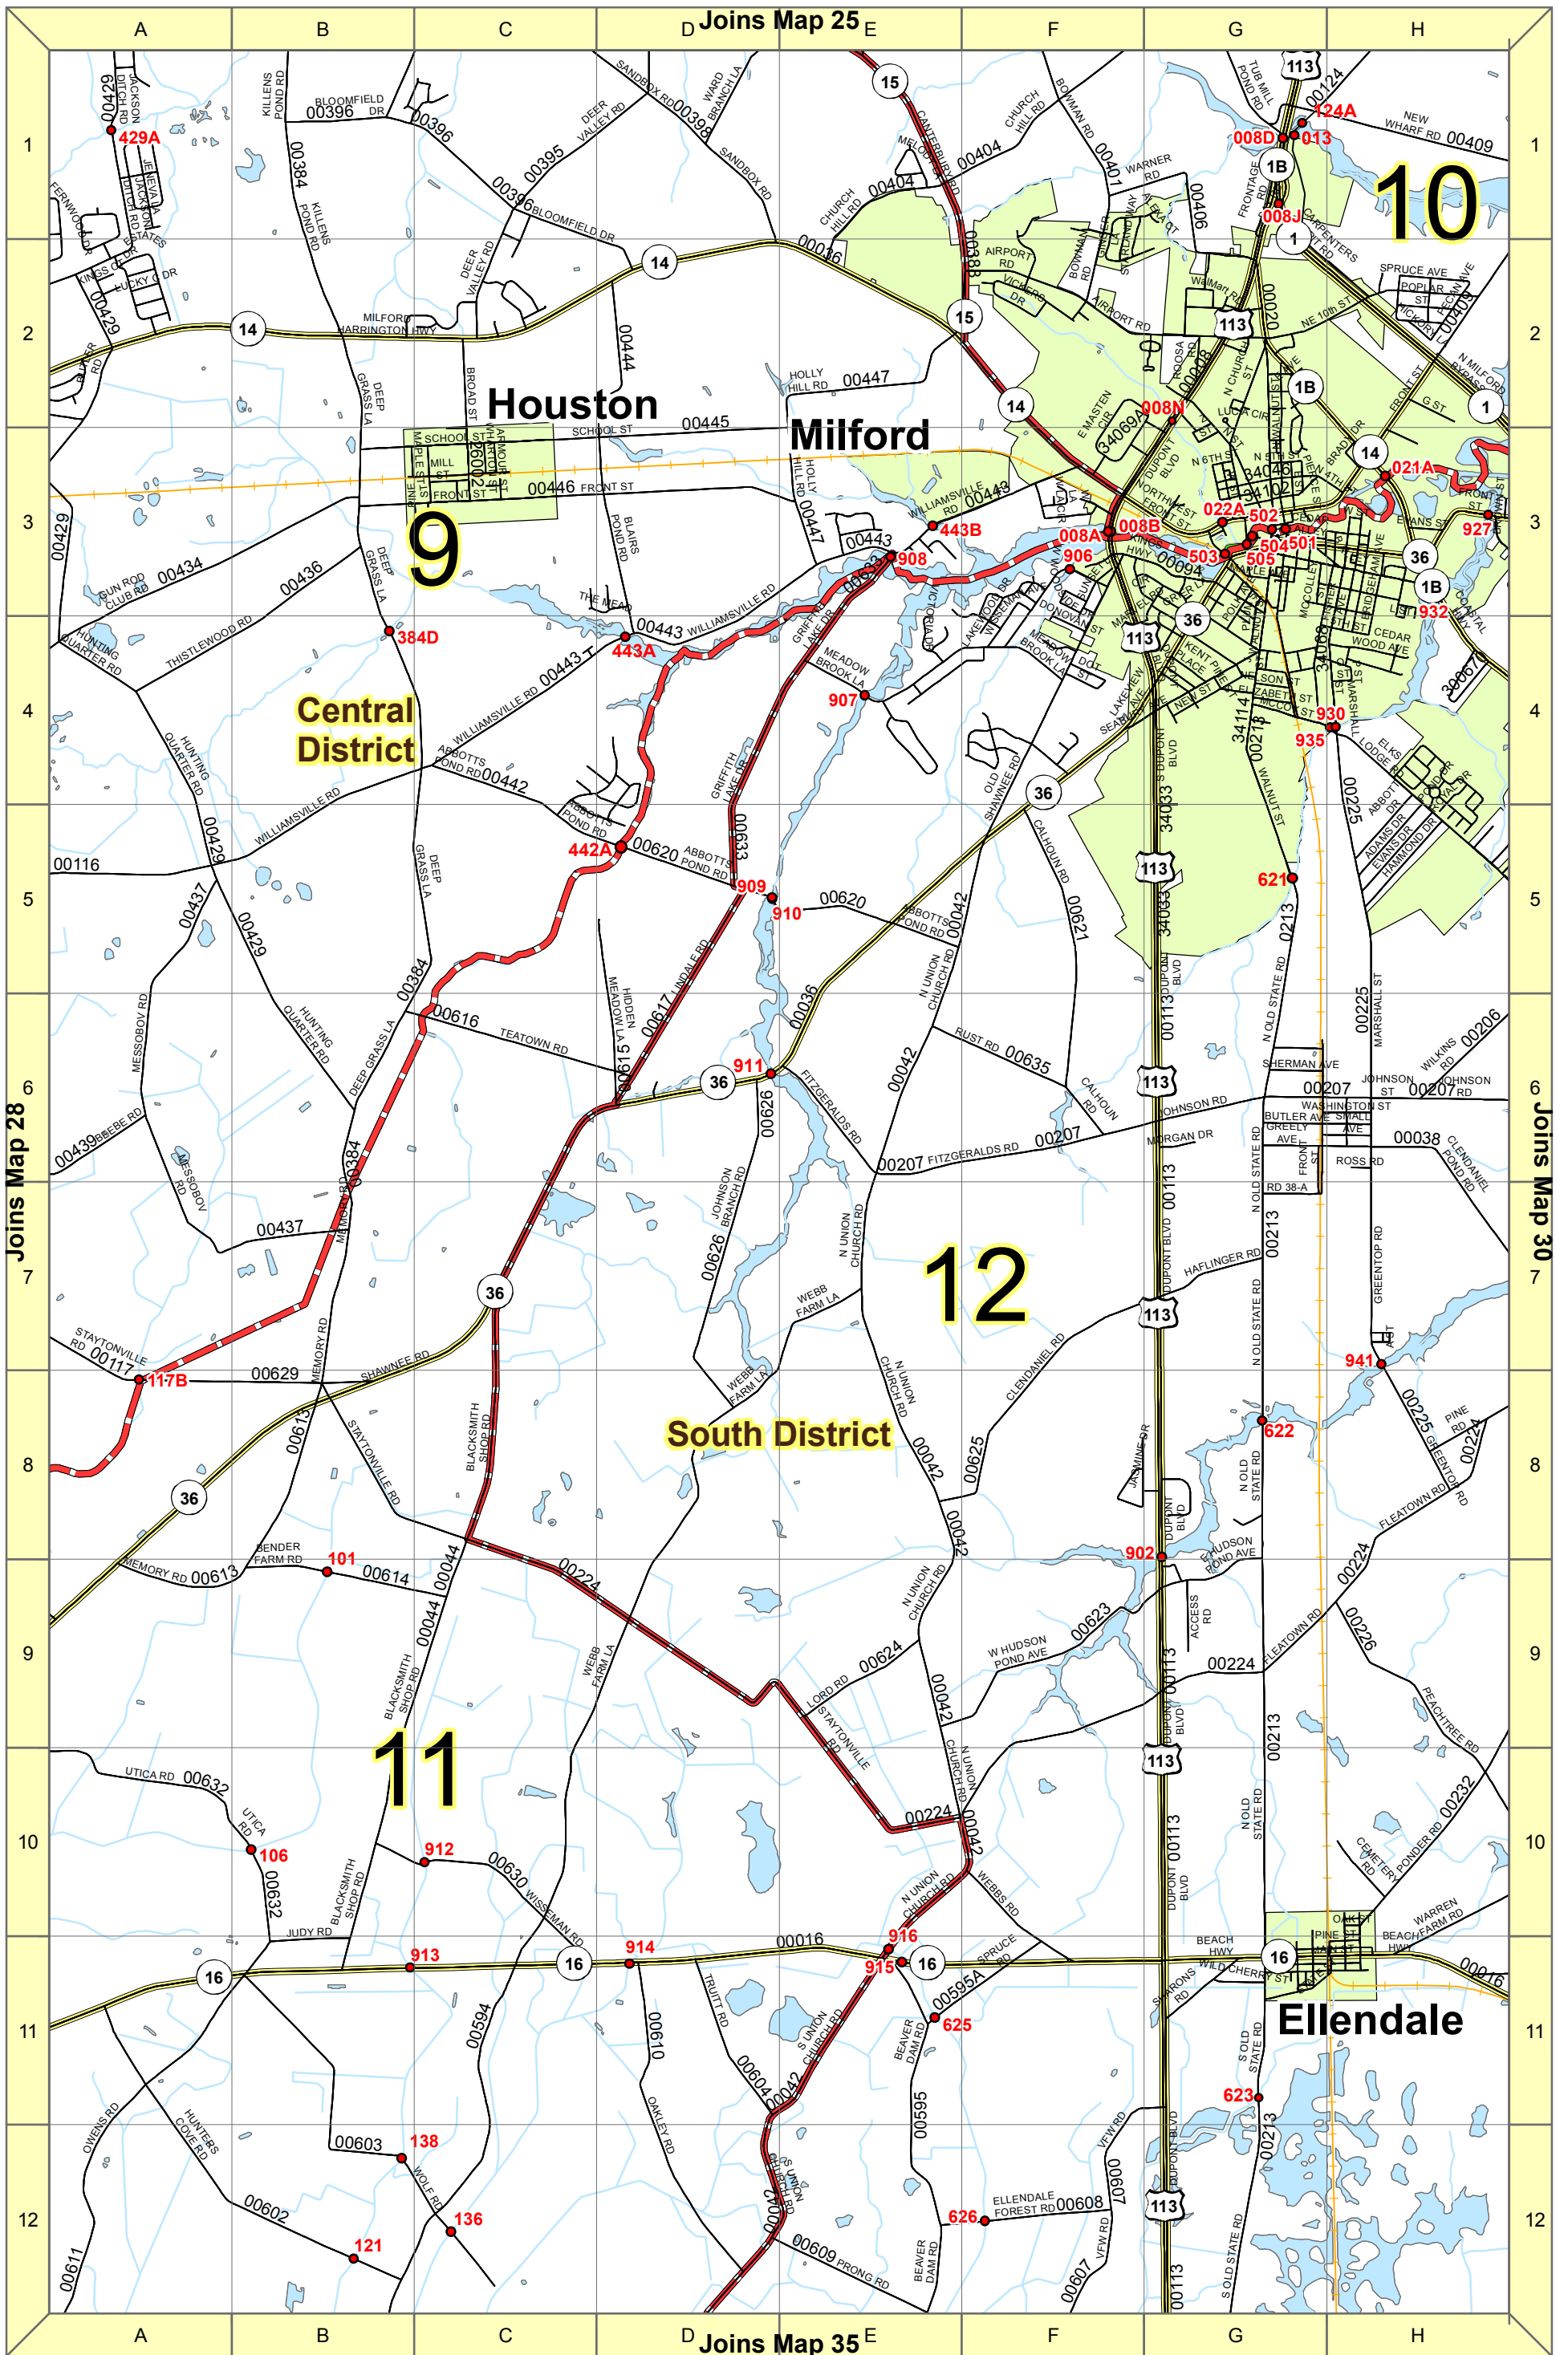

1 inch equals 0.75 miles

1 inch equals 0.75 miles

1 inch equals 0.75 miles

1 inch equals 0.75 miles

1 inch equals 0.75 miles

1 inch equals 0.75 miles

1 inch equals 0.75 miles