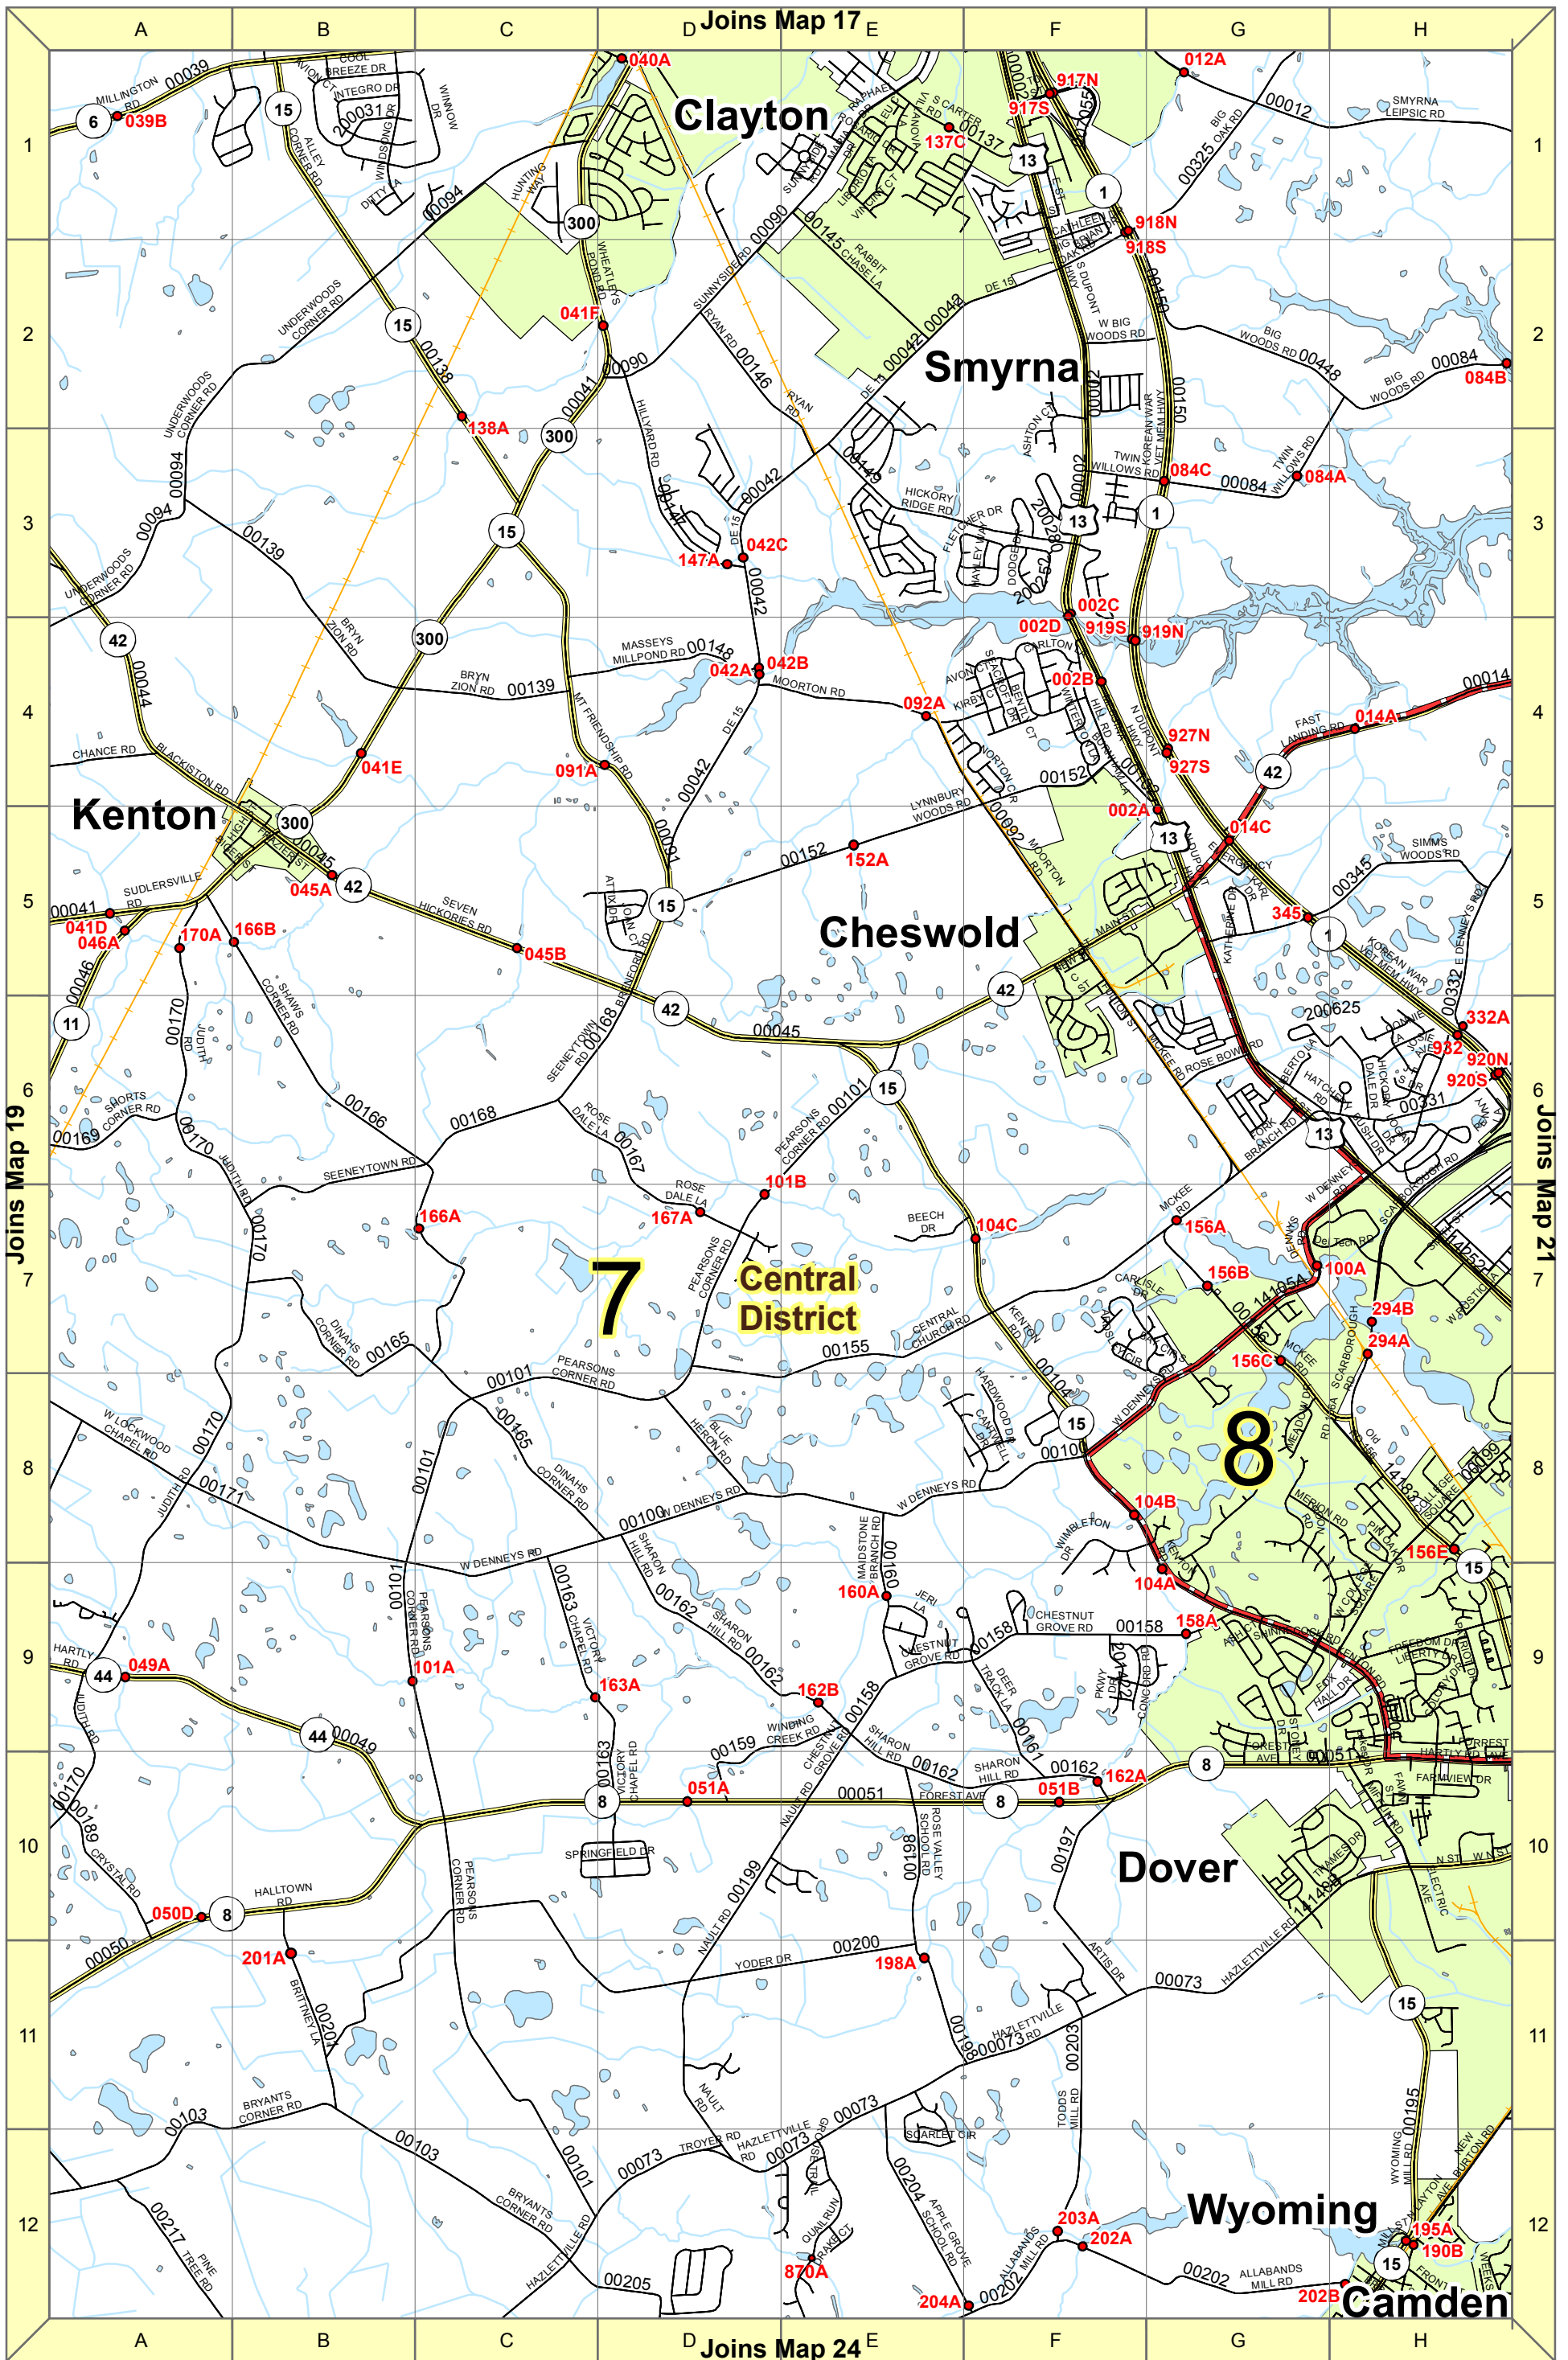

1 inch equals 0.75 miles

1 inch equals 0.75 miles

1 inch equals 0.75 miles

1 inch equals 0.75 miles

1 inch equals 0.75 miles

1 inch equals 0.75 miles

1 inch equals 0.75 miles