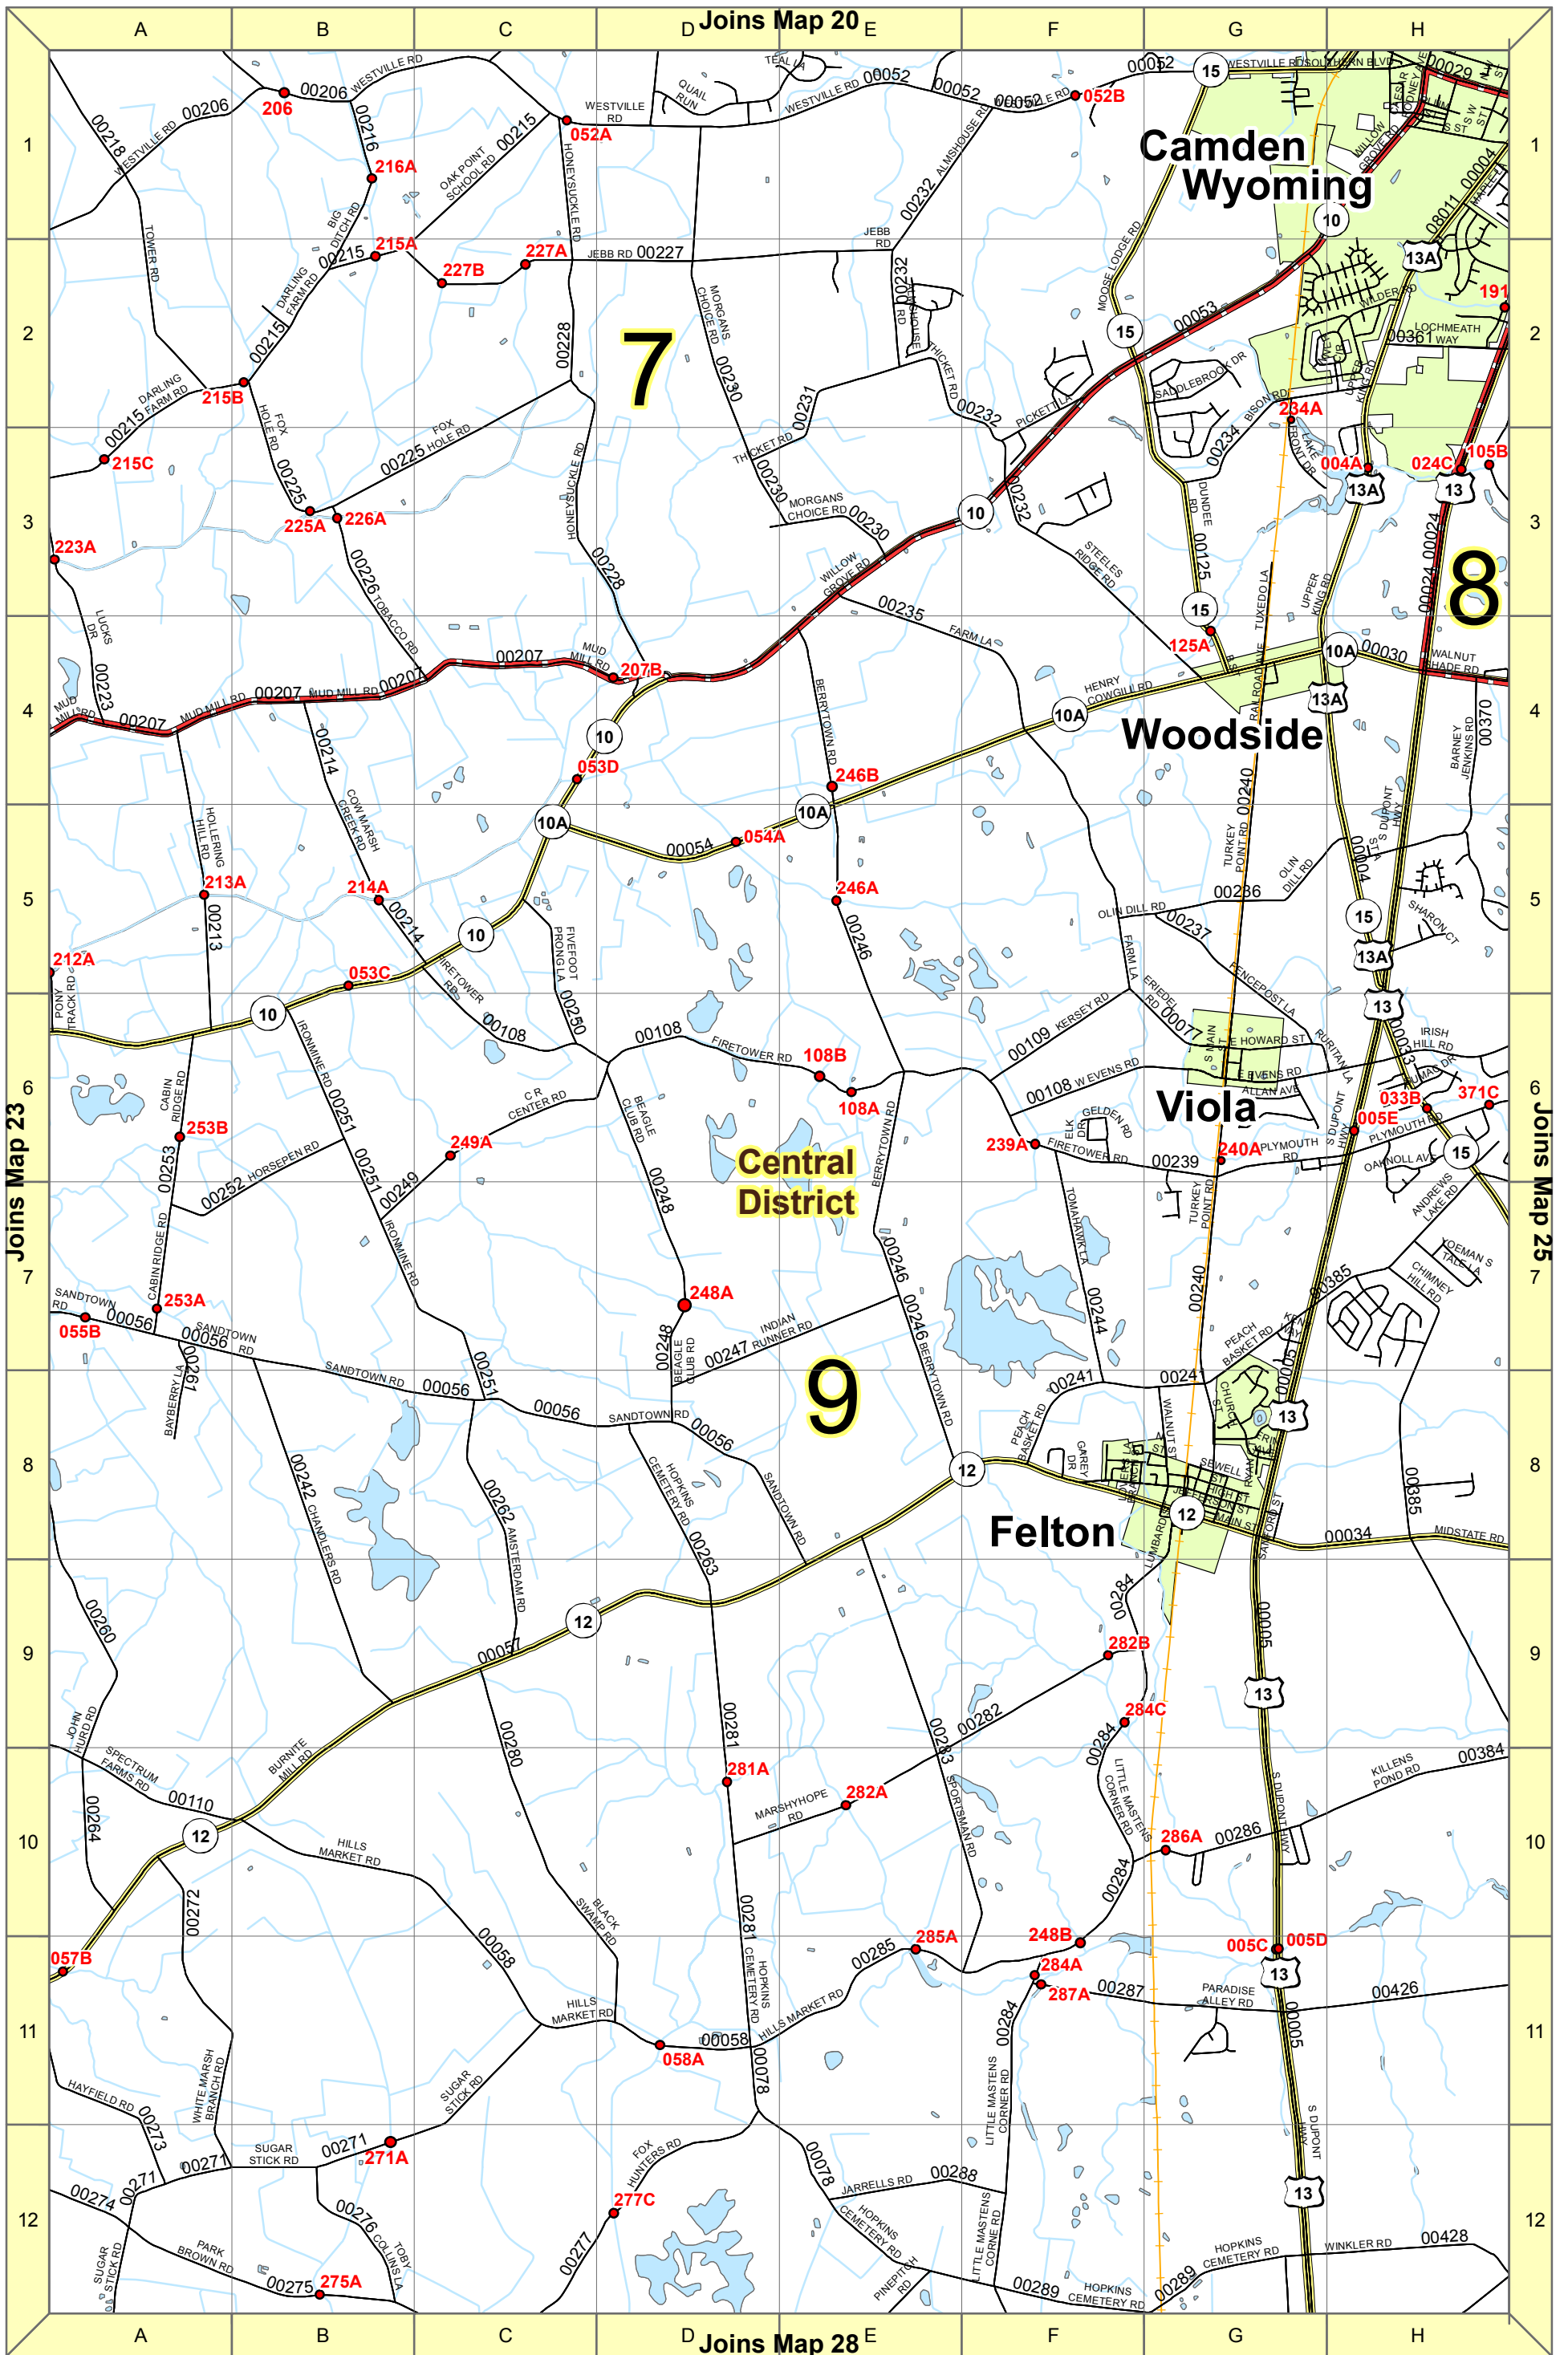

1 inch equals 0.75 miles

1 inch equals 0.75 miles

1 inch equals 0.75 miles

1 inch equals 0.75 miles

1 inch equals 0.75 miles

1 inch equals 0.75 miles

1 inch equals 0.75 miles