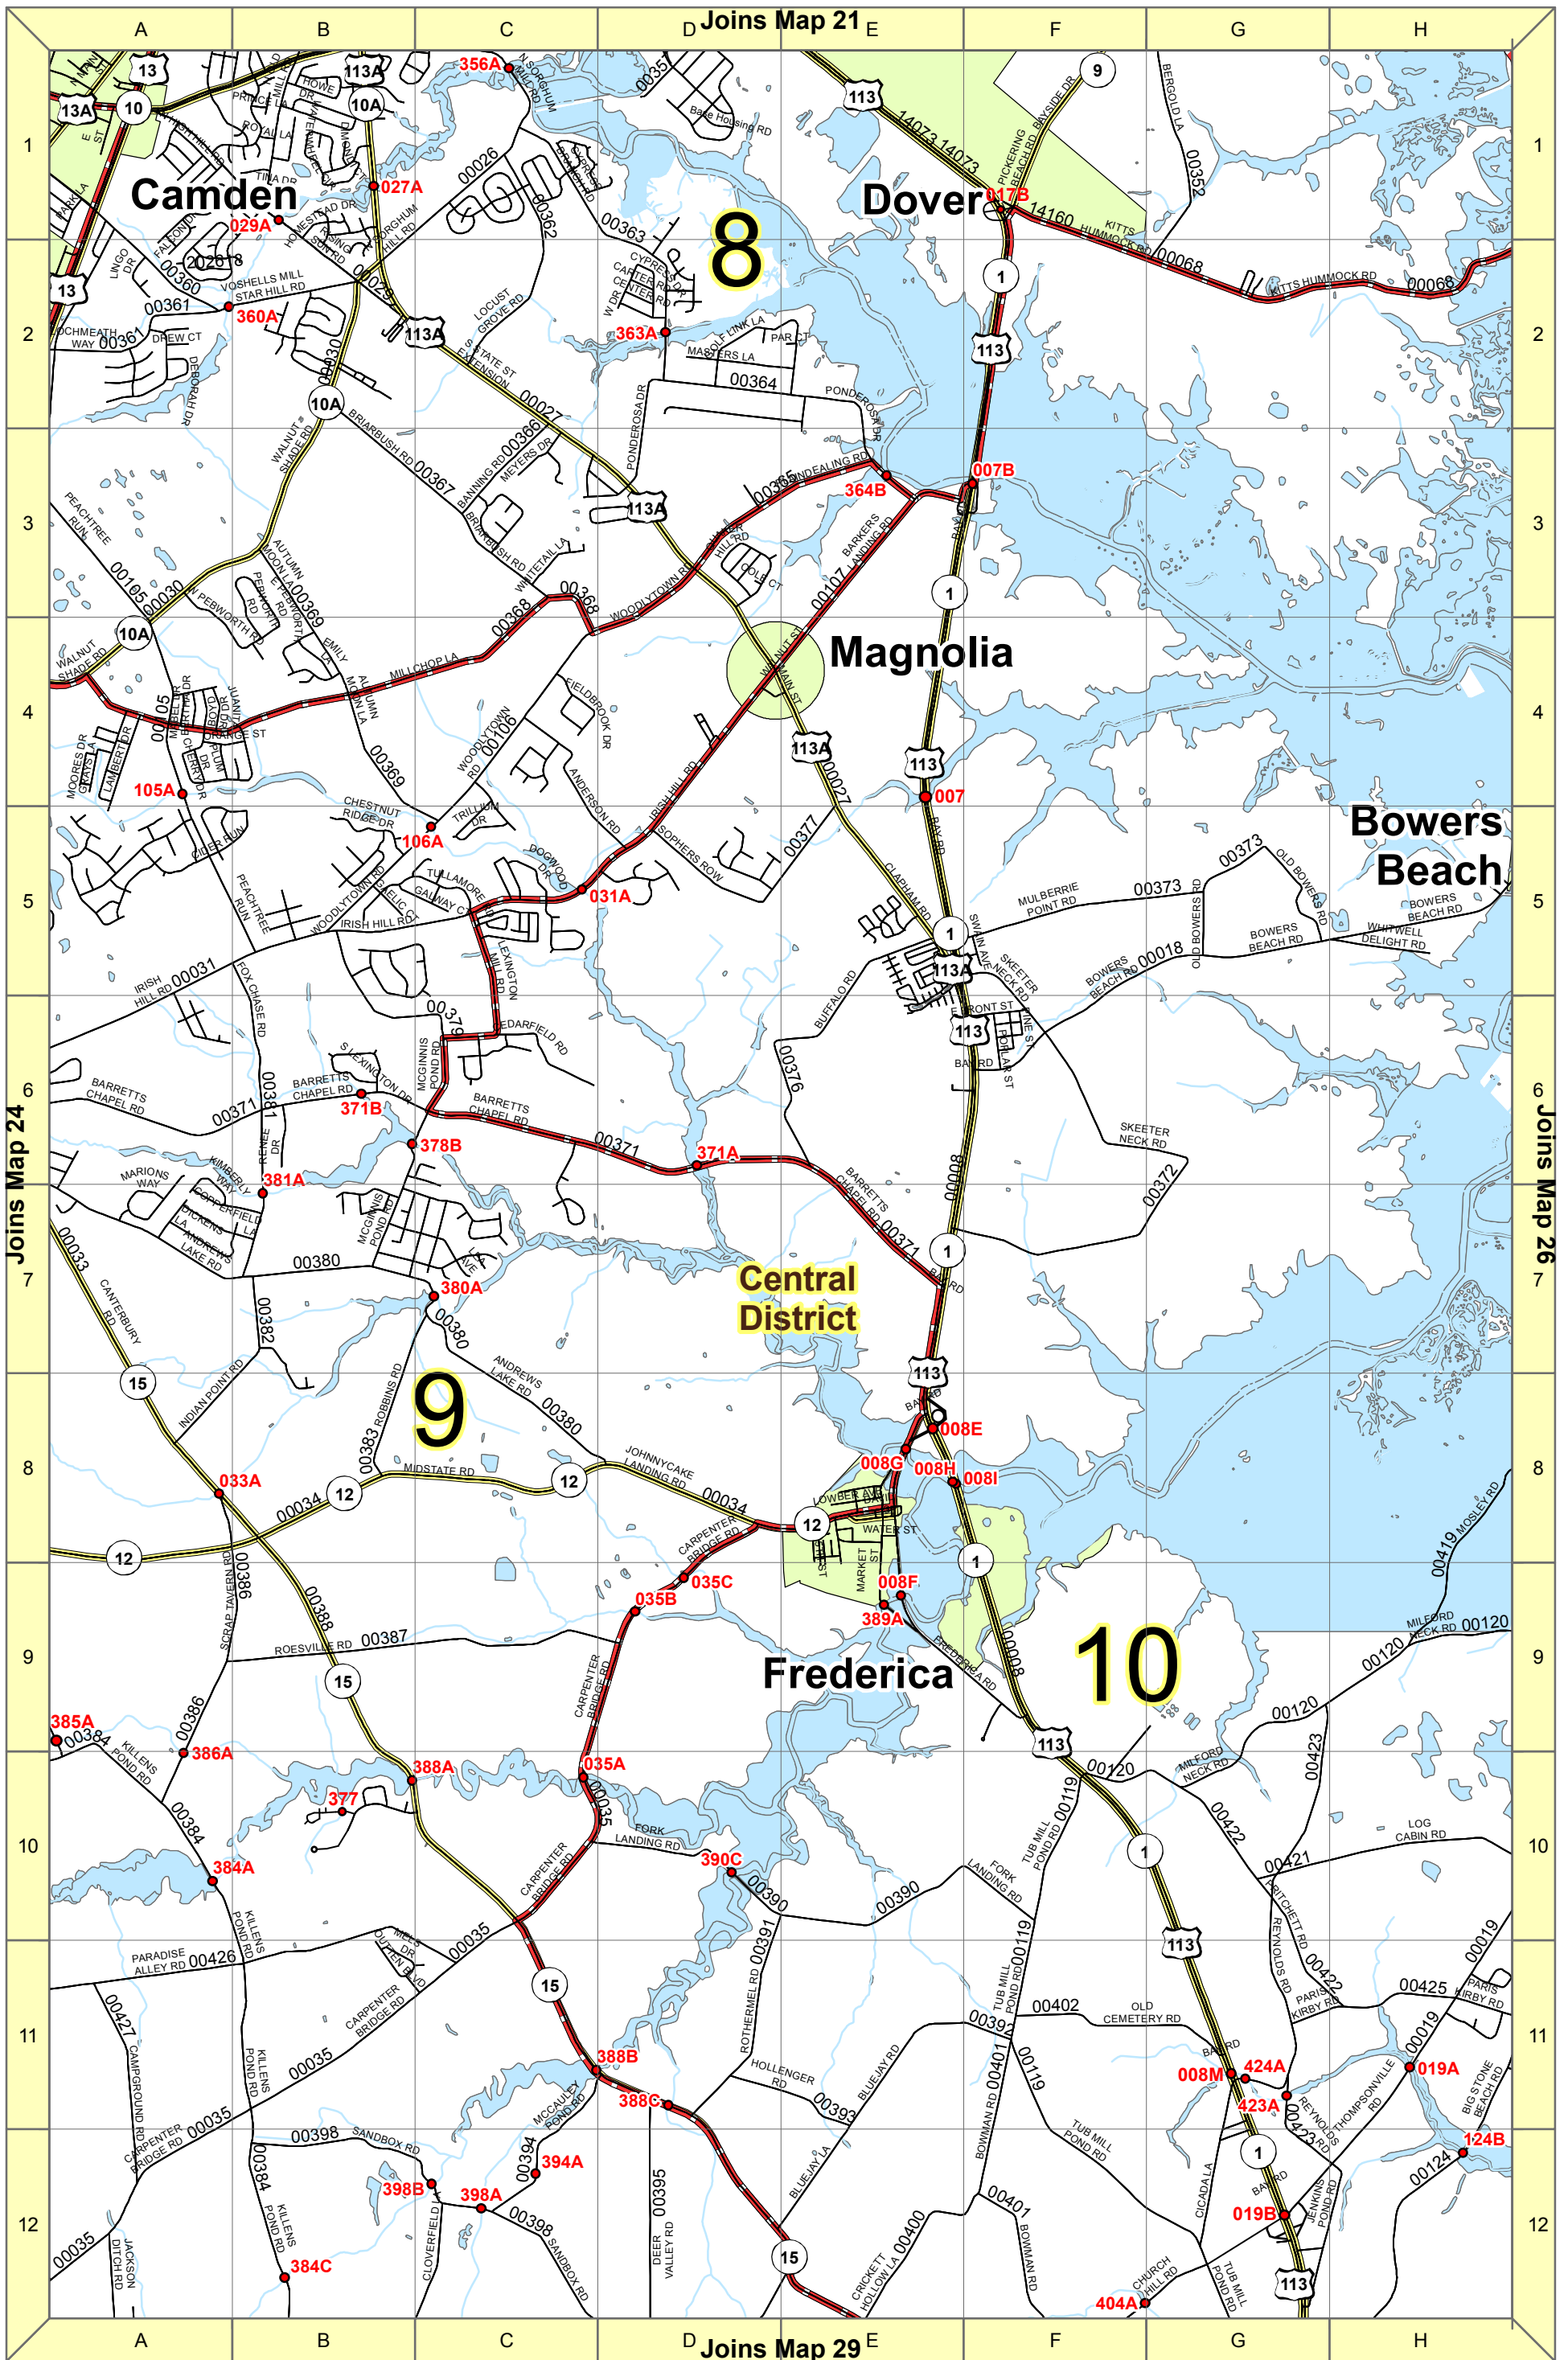

1 inch equals 0.75 miles

1 inch equals 0.75 miles

1 inch equals 0.75 miles

1 inch equals 0.75 miles

1 inch equals 0.75 miles

1 inch equals 0.75 miles

1 inch equals 0.75 miles