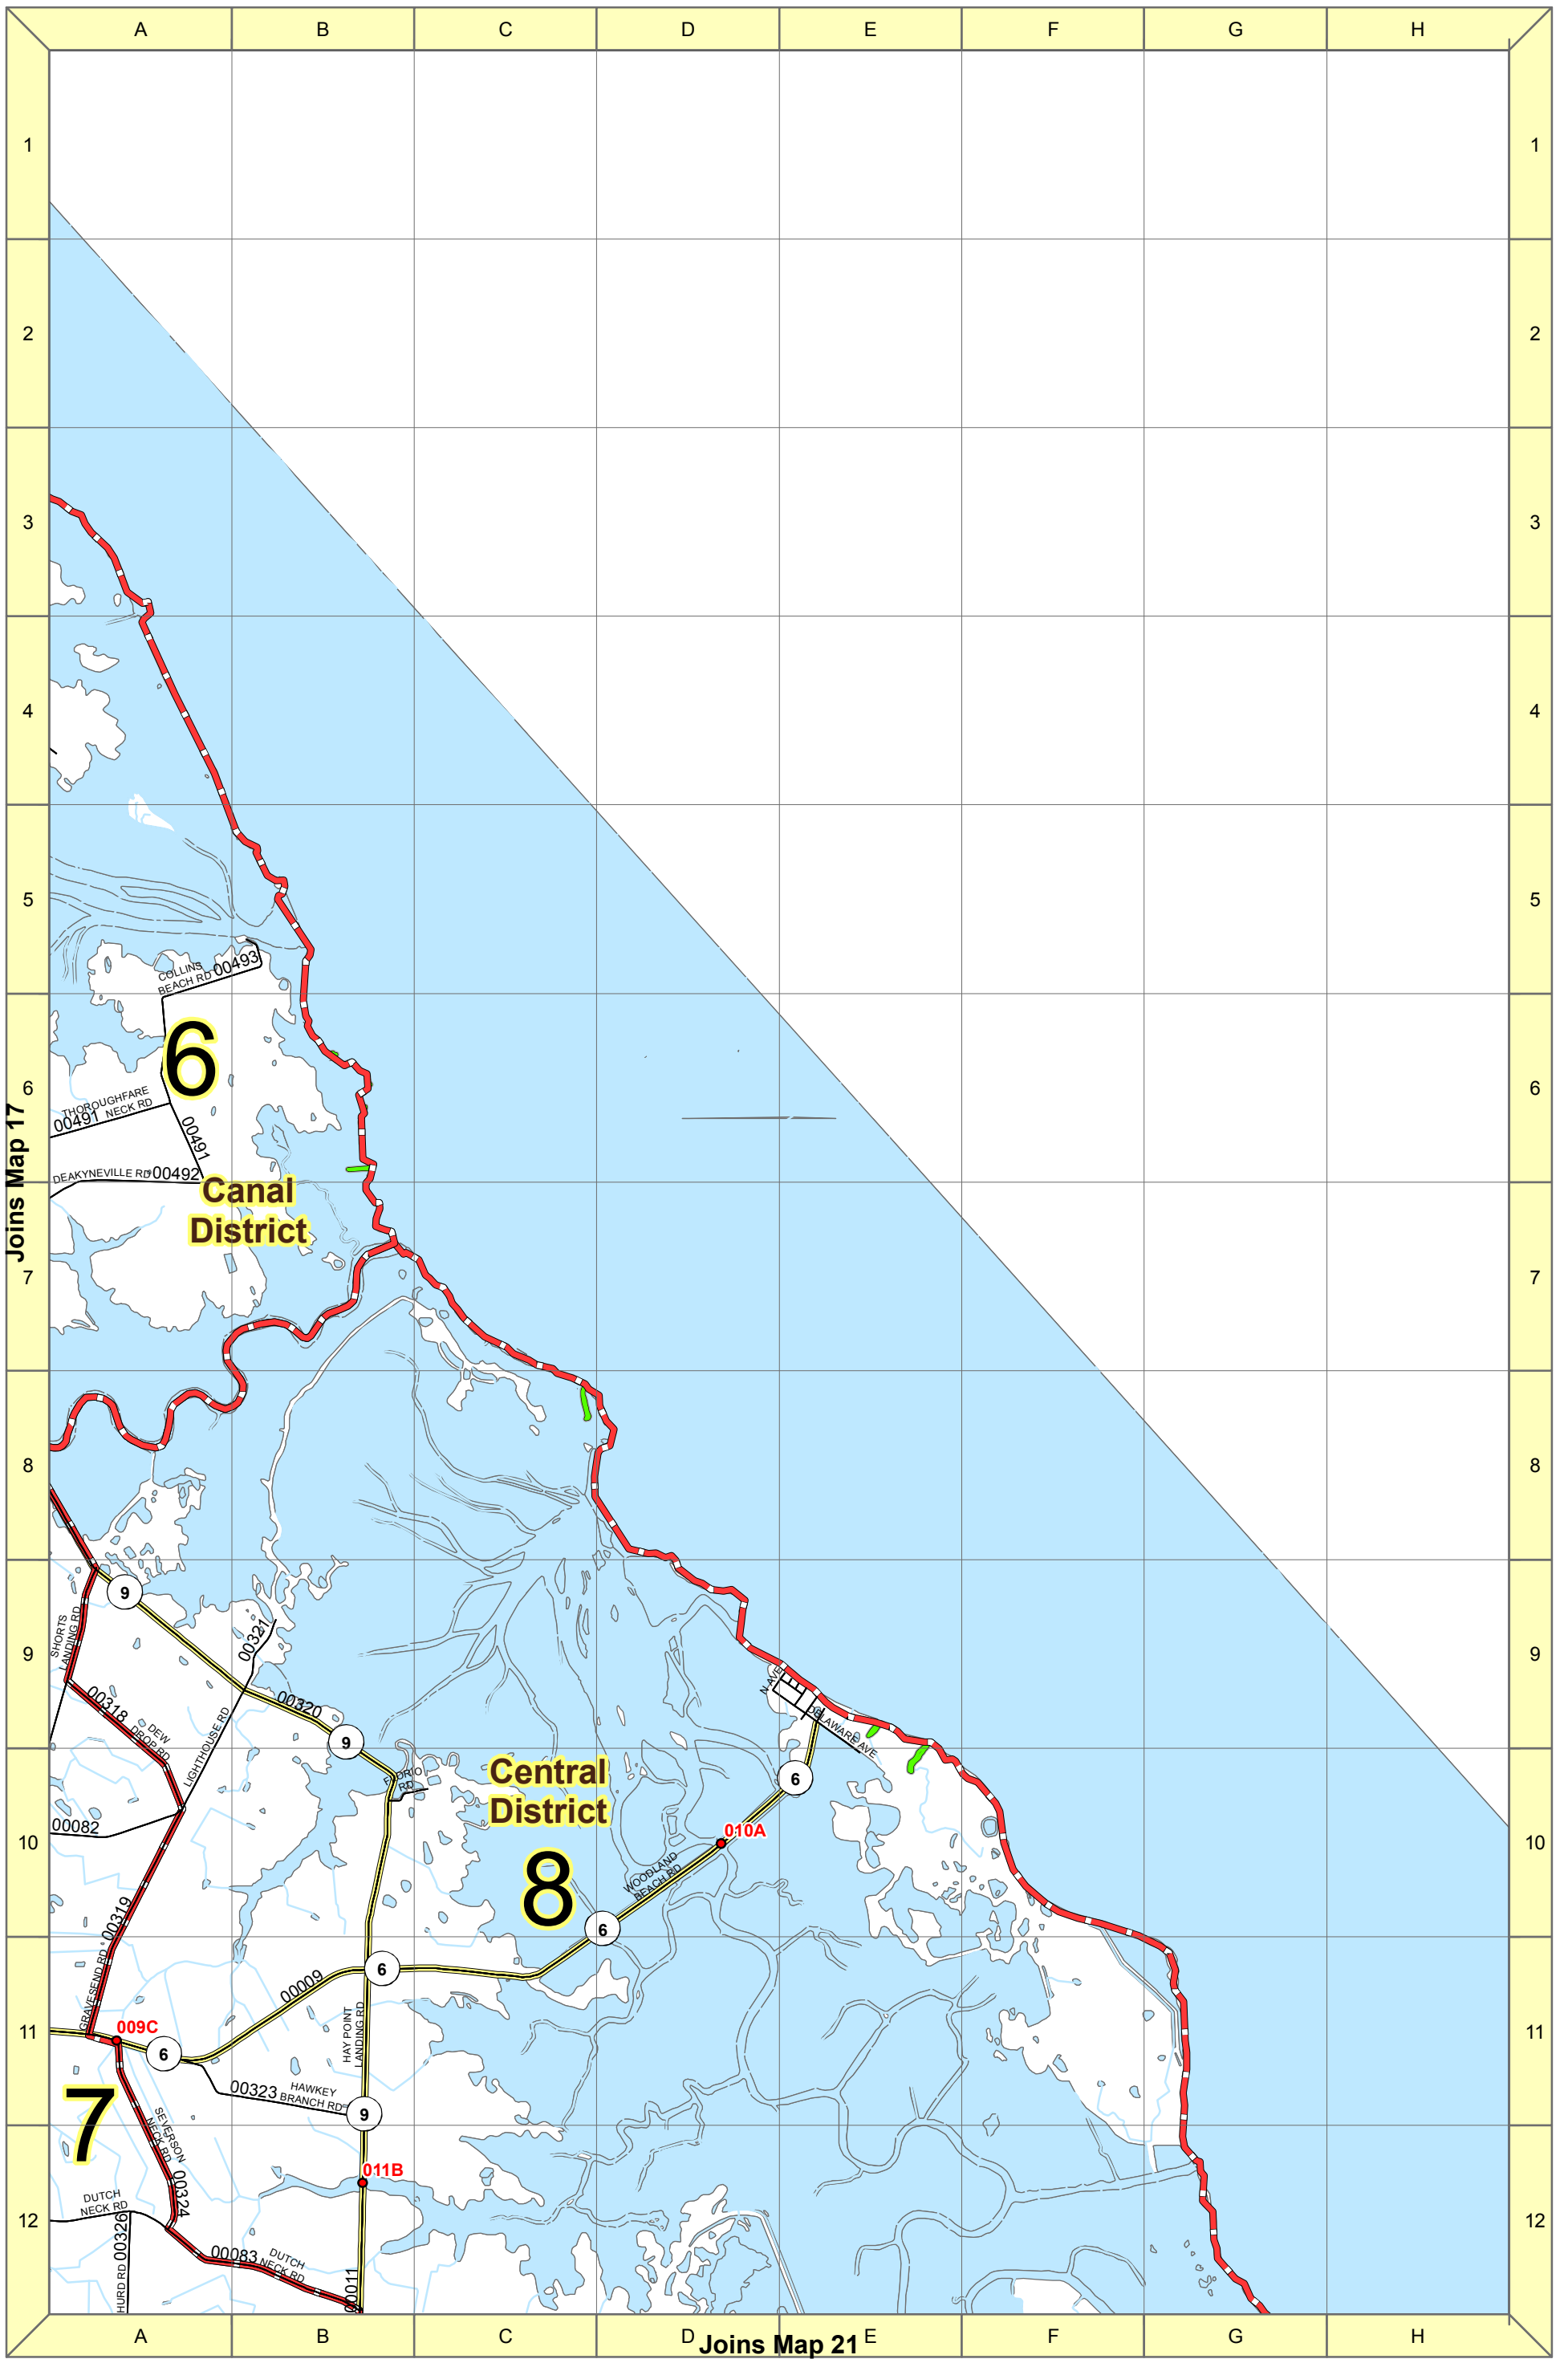

1 inch equals 0.75 miles

1 inch equals 0.75 miles

1 inch equals 0.75 miles

1 inch equals 0.75 miles

1 inch equals 0.75 miles

1 inch equals 0.75 miles

1 inch equals 0.75 miles